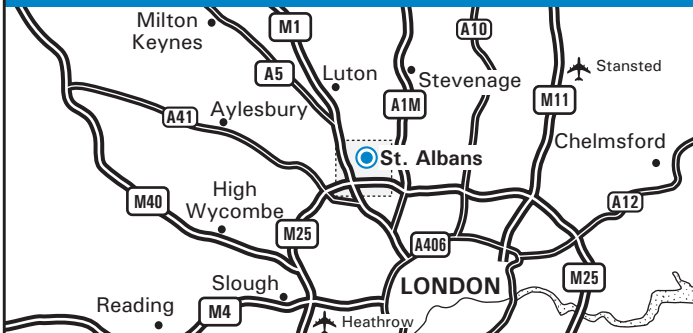

## FROM M25 CLOCKWISE

Exit the M25 at Junction 21a, and turn left joining the A405 following signs to St. Albans city centre. At the third roundabout take the third exit to join the A414. At the next roundabout take the first exit onto the A1081 towards St. Albans. Pass the playing field on your right and turn right onto Drakes Drive. Continue ahead at the roundabout, and after the double mini-roundabout turn the second left into Hedley Road - see inset.

## FROM M25 ANTICLOCKWISE

Exit the M25 at junction 22 and take the second exit on the roundabout to join the A1081 towards St. Albans. Remain on the A1081 over one roundabout and past the playing field on your right turn right onto Drakes Drive. Continue ahead at the roundabout, and after the double mini-roundabout turn the second left into Hedley Road - see inset.

## FROM M1 SOUTHBOUND

Exit the M1 at Junction 7, joining the M10 motorway. At the roundabout continue on the A414. At the next roundabout take the first exit onto the A1081. Pass the playing field on your right and turn right onto Drakes Drive. Continue ahead at the roundabout, and after the double mini-roundabout turn the second left into Hedley Road - see inset.

## FROM M1 NORTHBOUND

Exit the M1 at Junction 6, follow signs for St. Albans on A405 North Orbital Road. At the fourth roundabout (junction with M10) take third exit onto the A414. At the next roundabout take the first exit onto the A1081. Pass the playing field on your right and turn right onto Drakes Drive. Continue ahead at the roundabout, and after the double mini-roundabout turn the second left into Hedley Road - see inset.