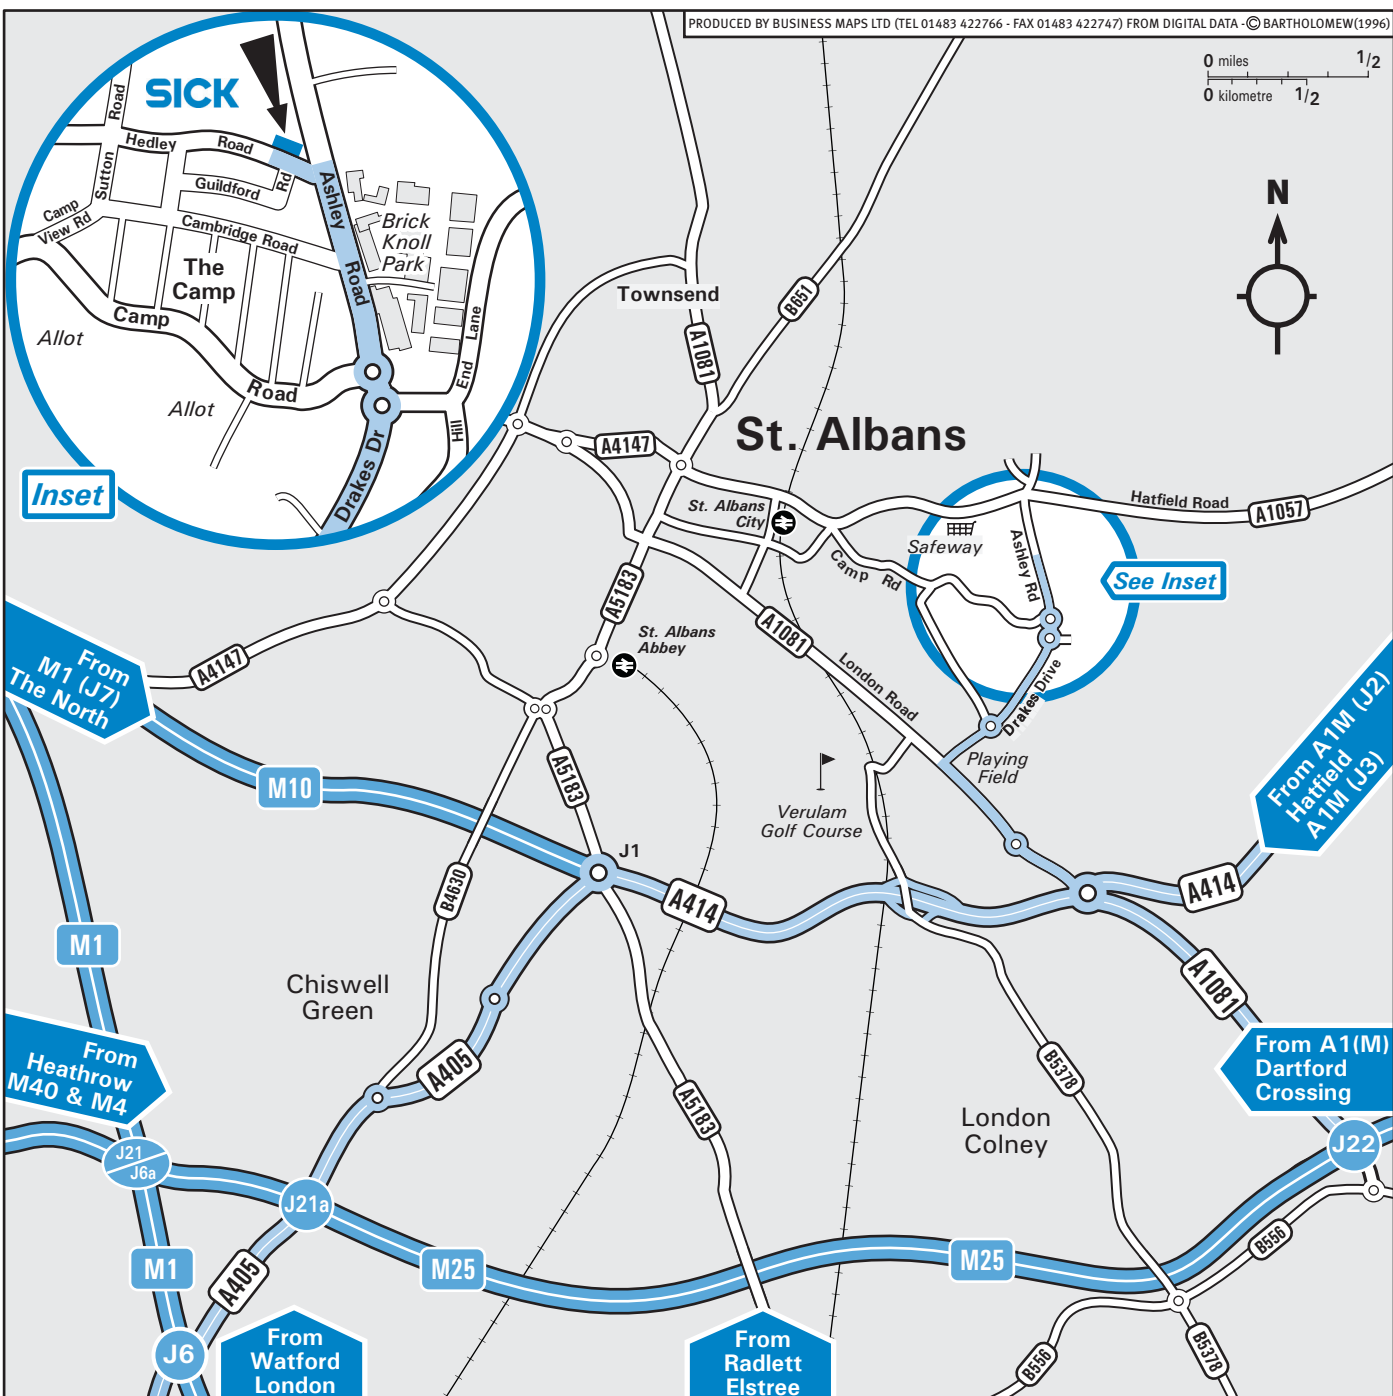

## FROM M25 CLOCKWISE

Exit the M25 at Junction 21a, and turn left joining the A405 following signs to St. Albans city centre. At the third roundabout take the third exit to join the A414. At the next roundabout take the first exit onto the A1081 towards St. Albans. Pass the playing field on your right and turn right onto Drakes Drive. Continue ahead at the roundabout, and after the double mini-roundabout turn the second left into Hedley Road - see inset.

## FROM M25 ANTICLOCKWISE

Exit the M25 at junction 22 and take the second exit on the roundabout to join the A1081 towards St. Albans. Remain on the A1081 over one roundabout and past the playing field on your right turn right onto Drakes Drive. Continue ahead at the roundabout, and after the double mini-roundabout turn the second left into Hedley Road - see inset.

## FROM M1 SOUTHBOUND

Exit the M1 at Junction 7, joining the M10 motorway. At the roundabout continue on the A414. At the next roundabout take the first exit onto the A1081. Pass the playing field on your right and turn right onto Drakes Drive. Continue ahead at the roundabout, and after the double mini-roundabout turn the second left into Hedley Road - see inset.

## FROM M1 NORTHBOUND

Exit the M1 at Junction 6, follow signs for St. Albans on A405 North Orbital Road. At the fourth roundabout (junction with M10) take third exit onto the A414. At the next roundabout take the first exit onto the A1081. Pass the playing field on your right and turn right onto Drakes Drive. Continue ahead at the roundabout, and after the double mini-roundabout turn the second left into Hedley Road - see inset.