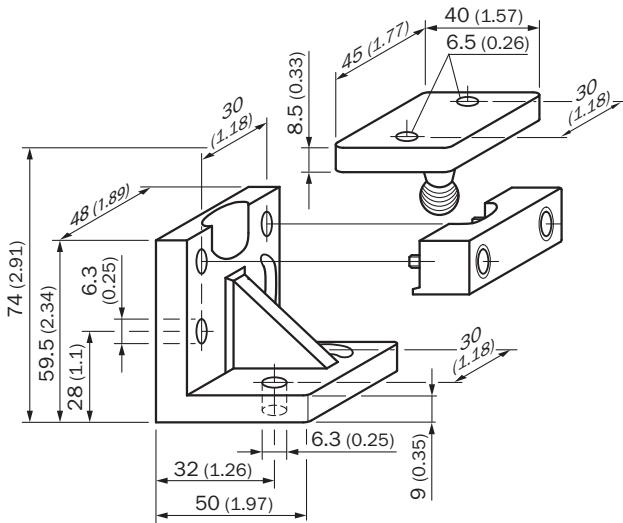

## ORDERING INFORMATION

| Type       | part no. |
|------------|----------|
| BEF-KK-W45 | 2011436  |

Further device versions and accessories at [www.sick.com/Brackets](http://www.sick.com/Brackets)

**DIMENSIONAL DRAWING**

Dimensions in mm (inch)

Further information as well as suitable accessories, example applications and downloads such as CAD dimensional models, operating instructions and software can be found at [www.sick.com/2011436](http://www.sick.com/2011436)