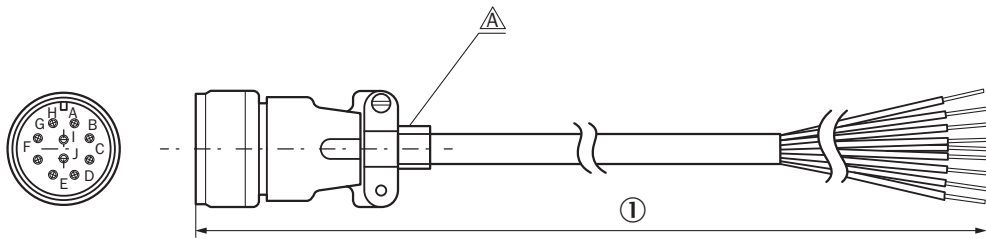

Detailed technical data

Technical specifications

Connection type head A	Female connector, MS/10, 10-pin, straight
Connection type head B	Flying leads
Cable	5 m, 11-wire
Cable diameter	7.5 mm
Conductor cross section	4 x 2 x 0.25 mm ² + 2 x 0.5 mm ² + 1 x 0.14 mm ²
Shielding	Shielded

Dimensional drawing

Dimensions in mm (inch)

① Length of cable

PIN	Wire color	Function
A	White	A
B	Pink	B
C	Purple	M
D	Red	+V _S
E	Orange	Set zero pulse
F	Blue	GND
G	Green	D-SubGND
H	Brown	A-
I	Black	B-
J	Yellow	M-