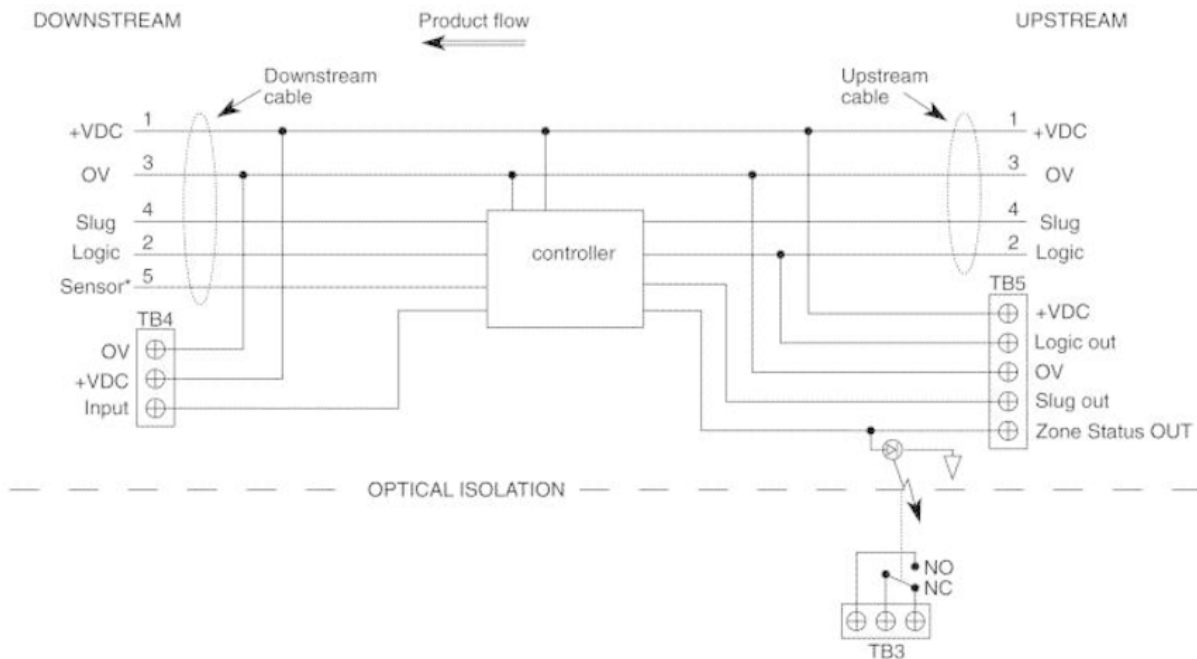

Detailed technical data

Features

<b>Product segment</b>	Integration modules and adapters
<b>Product</b>	Interface modules
<b>Description</b>	Zone Status interface module for WTR, 300mm upstream male cable 300mm downstream female cable

Dimensional drawing

Dimensions in mm (inch)

Anschlussschema

PIN assignment