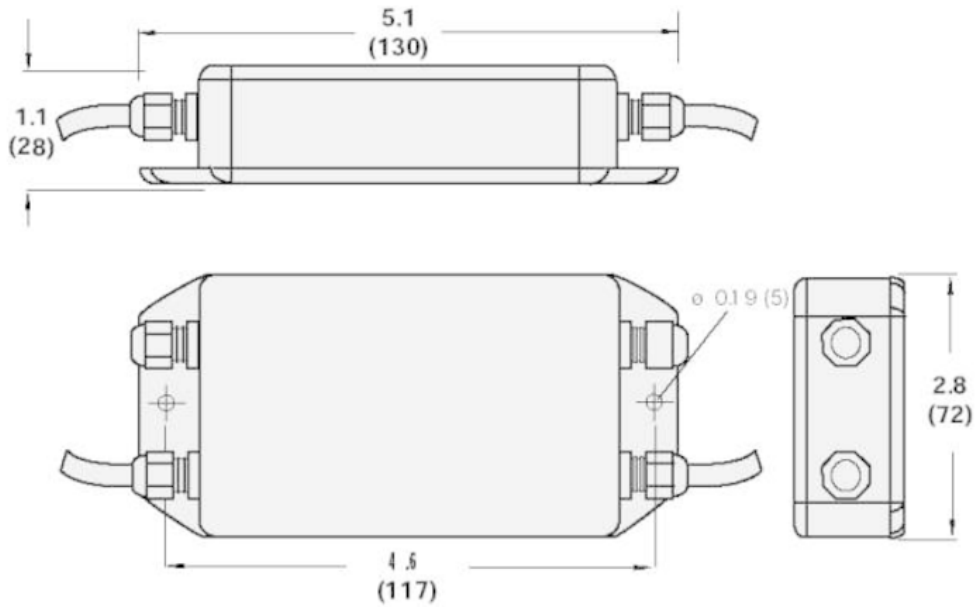

Detailed technical data

Features

<b>Product segment</b>	Integration modules and adapters
<b>Product</b>	Interface modules
<b>Description</b>	Zone Status interface module for WTR, 300mm upstream male cable 300mm downstream female cable

Dimensional drawing

Dimensions in mm (inch)

Anschlussschema

PIN assignment