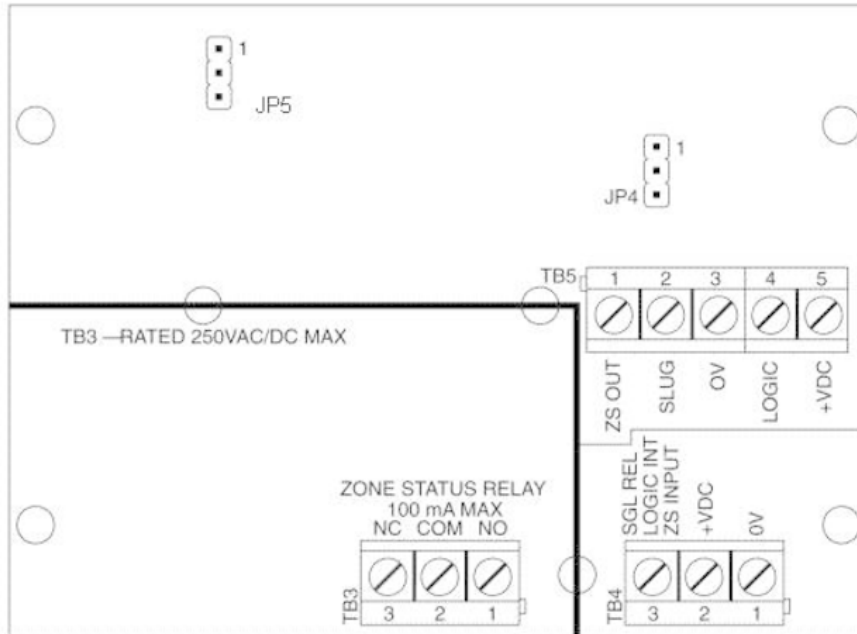

Detailed technical data

Features

<b>Product segment</b>	Integration modules and adapters
<b>Product</b>	Interface modules
<b>Description</b>	Zone Status interface module for WTR, 300mm upstream male cable 300mm downstream female cable

Dimensional drawing

Dimensions in mm (inch)

Anschlussschema

PIN assignment