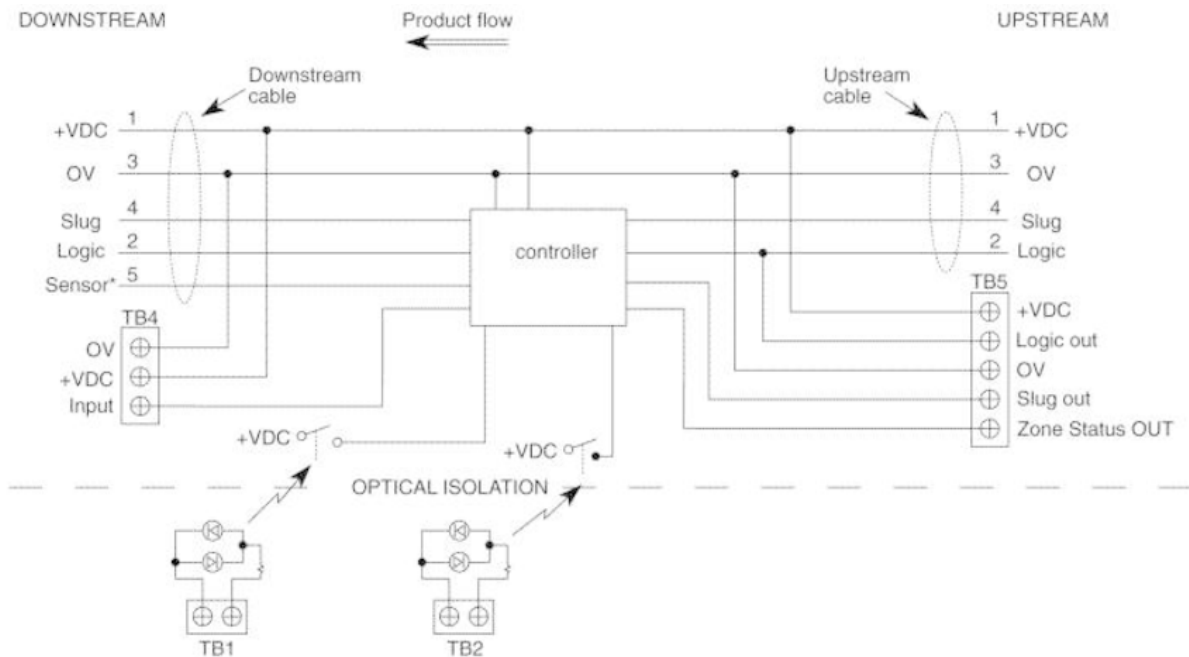

#### Features

<b>Product segment</b>	Integration modules and adapters
<b>Product</b>	Interface modules
<b>Description</b>	Release interface module for WTR, 300mm upstream male cable, 30mm downstream female cable

Dimensional drawing

Dimensions in mm (inch)

Anschlussschema

PIN assignment