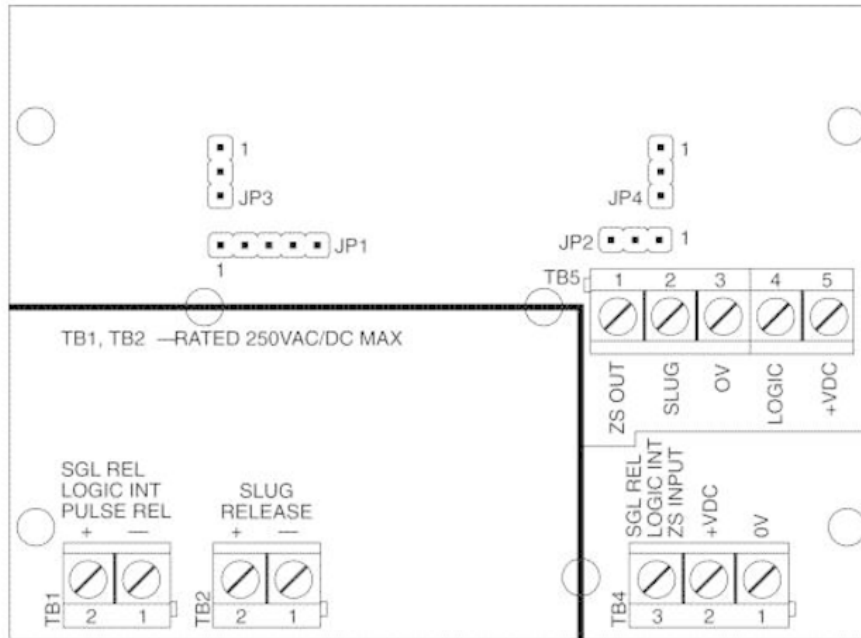

#### Features

<b>Product segment</b>	Integration modules and adapters
<b>Product</b>	Interface modules
<b>Description</b>	Release interface module for WTR, 300mm upstream male cable, 30mm downstream female cable

Dimensional drawing

Dimensions in mm (inch)

Anschlussschema

PIN assignment