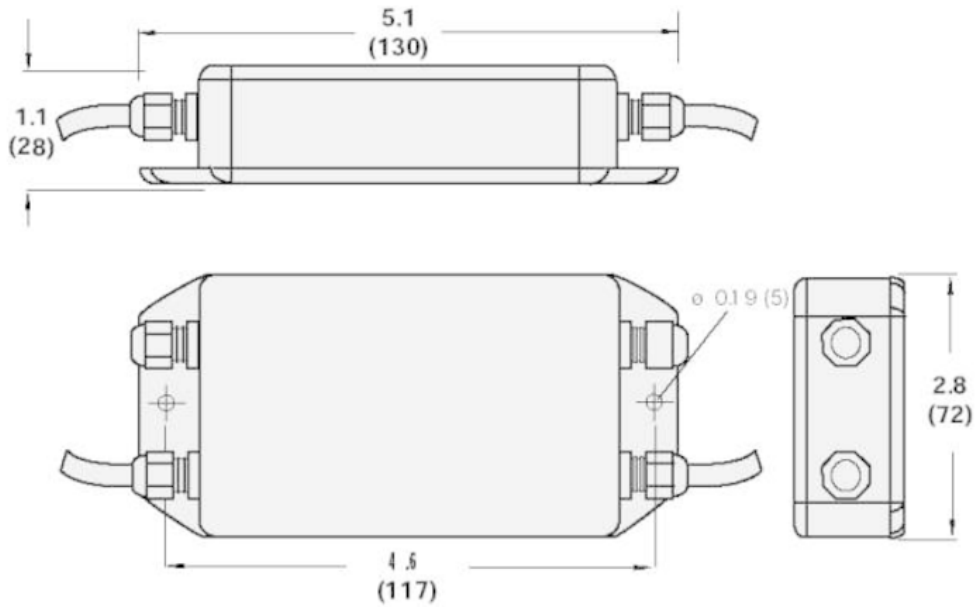

### Detailed technical data

#### Features

<b>Product segment</b>	Integration modules and adapters
<b>Product</b>	Interface modules
<b>Description</b>	Release interface module for WTR, 300mm upstream male cable, 30mm downstream female cable

Dimensional drawing

Dimensions in mm (inch)

Anschlussschema

PIN assignment