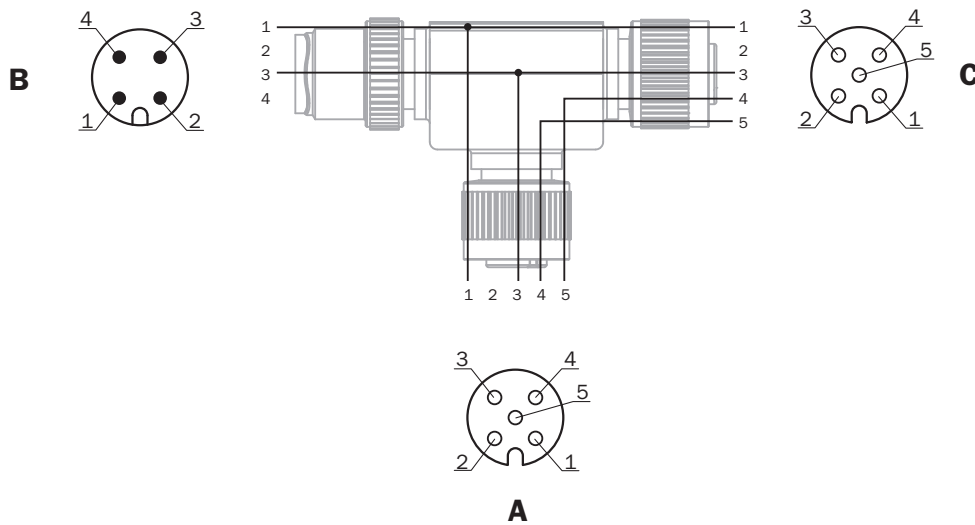

Technical specifications

Connection type head A	Female connector, M12, 4-pin, A-coded
Connection type head B	Female connector, M12, 5-pin, A-coded
Connection type head C	Male connector, M12, 2-pin, A-coded
Housing material	TPU
Locking nut material	Zinc die-cast, nickel-plated
Shielding	Unshielded
Reference voltage	≤ 60 V
Current loading	4 A
Operating temperature	-25 °C ... +90 °C
Enclosure rating	IP65

ETIM 8.0	EC002585
UNSPSC 16.0901	31163032

Dimensional drawing

Dimensions in mm (inch)

Connection diagram

SICK AT A GLANCE

SICK is one of the leading manufacturers of intelligent sensors and sensor solutions for industrial applications. A unique range of products and services creates the perfect basis for controlling processes securely and efficiently, protecting individuals from accidents and preventing damage to the environment.