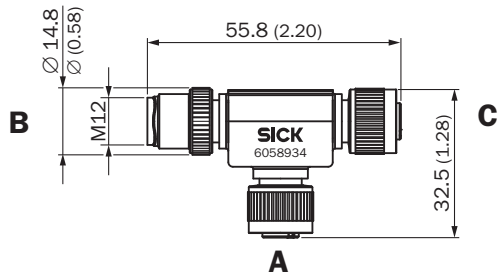

Technical specifications

Connection type head A	Female connector, M12, 4-pin, A-coded
Connection type head B	Female connector, M12, 5-pin, A-coded
Connection type head C	Male connector, M12, 2-pin, A-coded
Housing material	TPU
Locking nut material	Zinc die-cast, nickel-plated
Shielding	Unshielded
Reference voltage	≤ 60 V
Current loading	4 A
Operating temperature	-25 °C ... +90 °C
Enclosure rating	IP65

ETIM 8.0	EC002585
UNSPSC 16.0901	31163032

Dimensional drawing

Dimensions in mm (inch)

Connection diagram

SICK AT A GLANCE

SICK is one of the leading manufacturers of intelligent sensors and sensor solutions for industrial applications. A unique range of products and services creates the perfect basis for controlling processes securely and efficiently, protecting individuals from accidents and preventing damage to the environment.