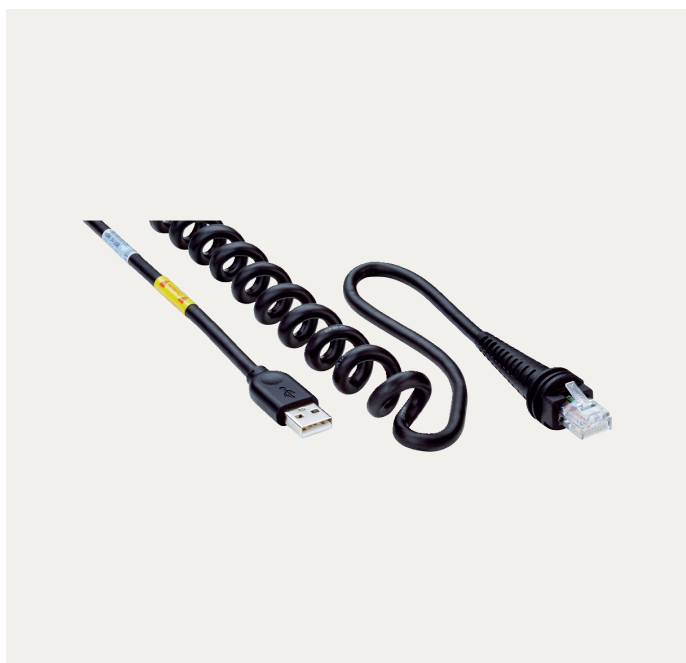

DATA SHEET

USB cable

Other connectors and cables
Connectors and cables

CONNECTORS AND CABLES

USB cable

ORDERING INFORMATION

Type	part no.
USB cable	6052577

Further device versions and accessories at www.sick.com/Other_connectors_and_cables

DETAILED TECHNICAL DATA

TECHNICAL SPECIFICATIONS

Connection type head A	Male connector, USB-A
Connection type head B	Male connector, RJ45
Cable	3 m, coiled cable
Signal type	USB

Further information as well as suitable accessories, example applications and downloads such as CAD dimensional models, operating instructions and software can be found at www.sick.com/6052577