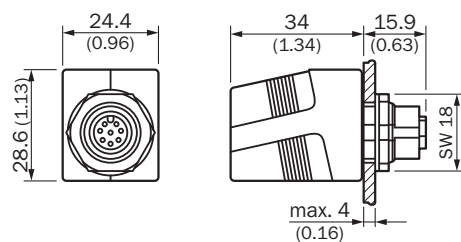

DATA SHEET

Feedthrough female connector Ethernet RJ45

Other connectors and cables
Connectors and cables

CONNECTORS AND CABLES

Feedthrough female connector Ethernet RJ45

ORDERING INFORMATION

Type	part no.
Feedthrough female connector Ethernet RJ45	6048180

Further device versions and accessories at www.sick.com/Other_connectors_and_cables

DETAILED TECHNICAL DATA

TECHNICAL SPECIFICATIONS

Connection type head A	Female connector, M12, 4-pin, D-coded
Connection type head B	Female connector, RJ45, 8-pin
Cable	CAT5, CAT5e
Shielding	Shielded
Signal type	Ethernet
Note	Cabinet through
Enclosure rating	IP67

DIMENSIONAL DRAWING

Dimensions in mm (inch)

Further information as well as suitable accessories, example applications and downloads such as CAD dimensional models, operating instructions and software can be found at www.sick.com/6048180