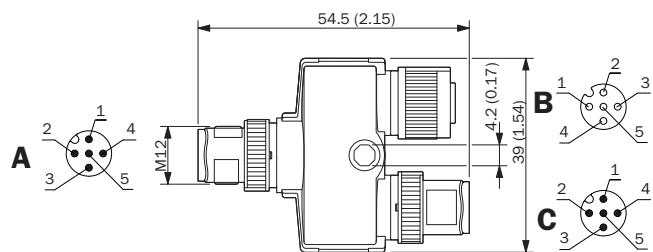

Dimensional drawing

Dimensions in mm (inch)