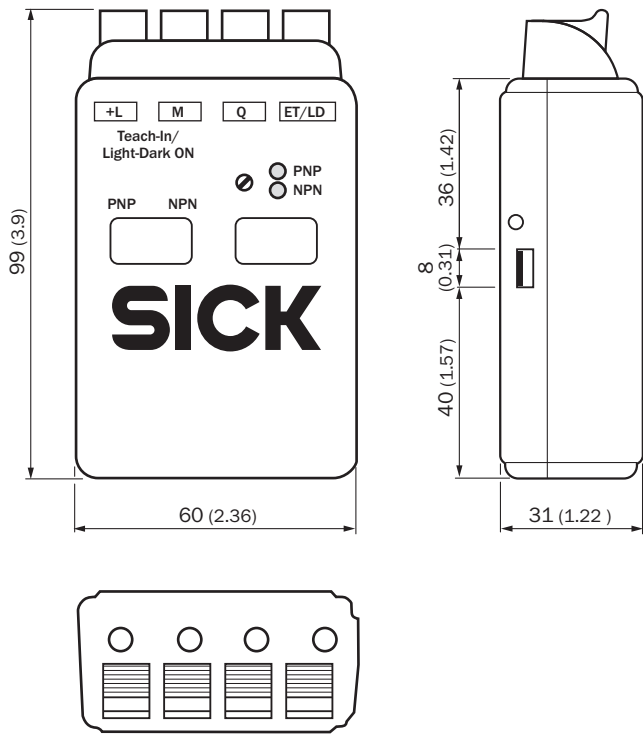

DIMENSIONAL DRAWING

Dimensions in mm (inch)

Further information as well as suitable accessories, example applications and downloads such as CAD dimensional models, operating instructions and software can be found at www.sick.com/6038940