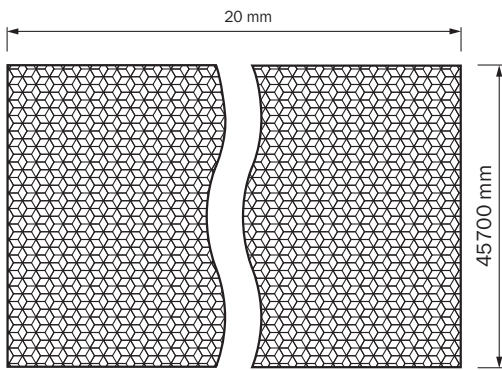

## Detailed technical data

## Features

<b>Product segment</b>	Reflectors and optics
<b>Product</b>	Reflectors
<b>Product version</b>	Reflective tapes
<b>Mounting system type</b>	Self-adhesive
<b>Material</b>	PC
<b>Ambient operating temperature</b>	-20 °C ... +60 °C
<b>Dimensions (W x H x L)</b>	45,700 mm x 20 mm

Dimensional drawing

Dimensions in mm (inch)