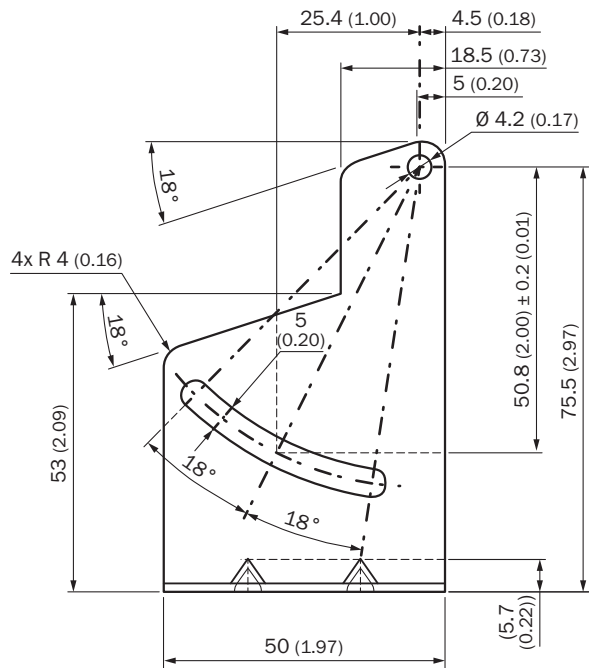

BEF-WN-OD2000-B

Brackets

MOUNTING SYSTEMS

SICK
Sensor Intelligence.

Illustration may differ

Ordering information

Type	part no.
BEF-WN-OD2000-B	5346060

Other models and accessories → www.sick.com/Brackets

Detailed technical data

Features

Accessory group	Mounting systems
Accessory family	Brackets
Description	Stainless-steel mounting bracket
Material	Stainless steel
Mounting system type	Brackets

Classifications

Dimensional drawing

Dimensions in mm (inch)

SICK AT A GLANCE

SICK is one of the leading manufacturers of intelligent sensors and sensor solutions for industrial applications. A unique range of products and services creates the perfect basis for controlling processes securely and efficiently, protecting individuals from accidents and preventing damage to the environment.