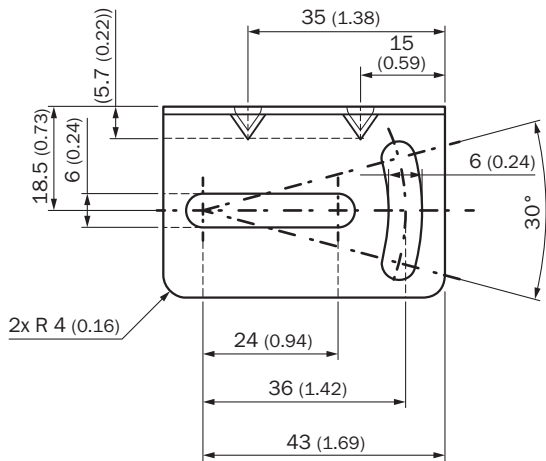

Detailed technical data

Features

Accessory group	Mounting systems
Accessory family	Brackets
Description	Stainless-steel mounting bracket
Material	Stainless steel
Mounting system type	Brackets

Classifications

Dimensional drawing

Dimensions in mm (inch)

SICK AT A GLANCE

SICK is one of the leading manufacturers of intelligent sensors and sensor solutions for industrial applications. A unique range of products and services creates the perfect basis for controlling processes securely and efficiently, protecting individuals from accidents and preventing damage to the environment.