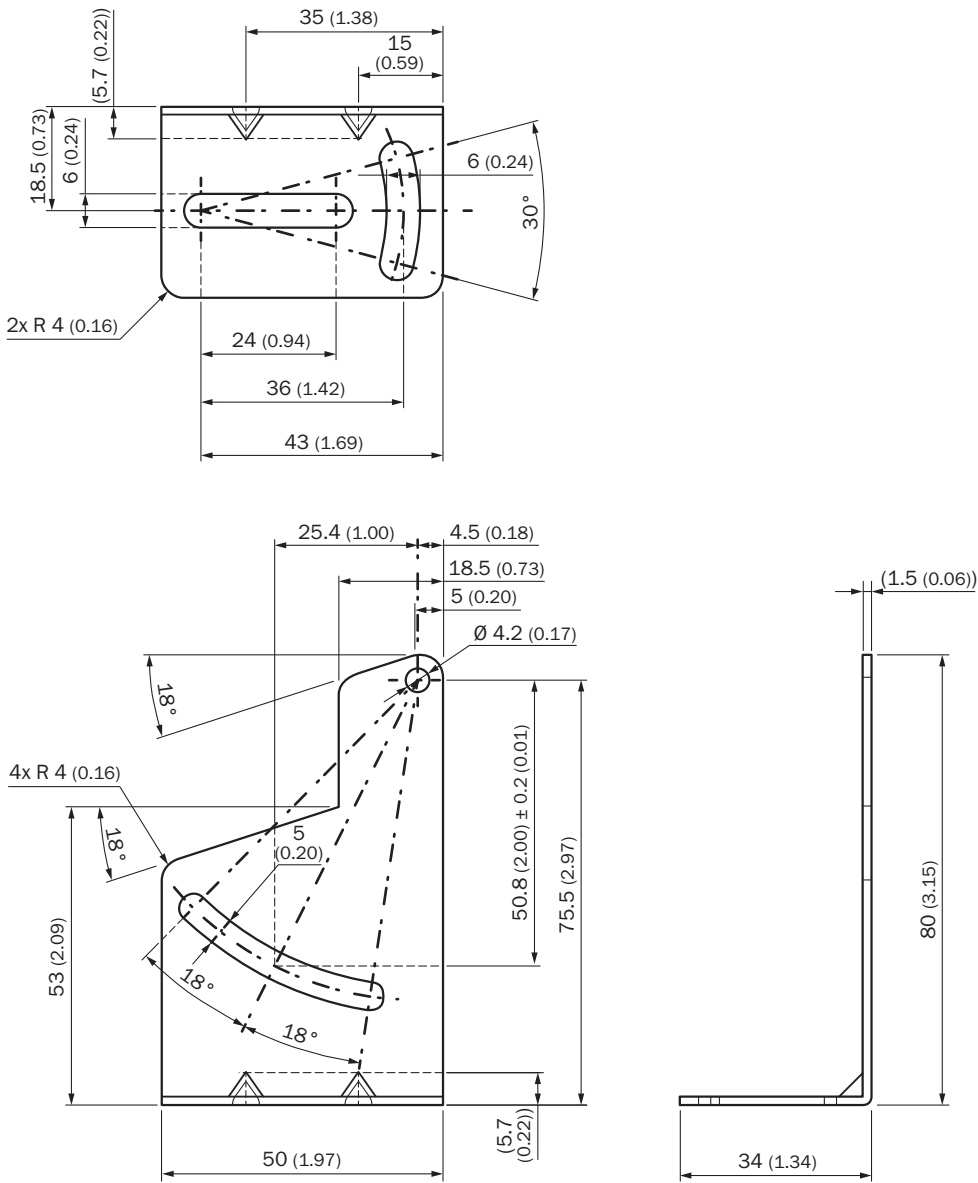

SICK.COM

DATA SHEET

BEF-WN-OD2000-B

Brackets
Mounting systems

SICK Sensor Intelligence

MOUNTING SYSTEMS

BEF-WN-OD2000-B

ORDERING INFORMATION

Type	part no.
BEF-WN-OD2000-B	5346060

Further device versions and accessories at www.sick.com/Brackets

Illustration may differ

DETAILED TECHNICAL DATA

FEATURES

Accessory group	Mounting systems
Accessory family	Brackets
Description	Stainless-steel mounting bracket Mounting bracket
Material	Stainless steel
Mounting system type	Brackets

DIMENSIONAL DRAWING

Dimensions in mm (inch)

Further information as well as suitable accessories, example applications and downloads such as CAD dimensional models, operating instructions and software can be found at www.sick.com/5346060