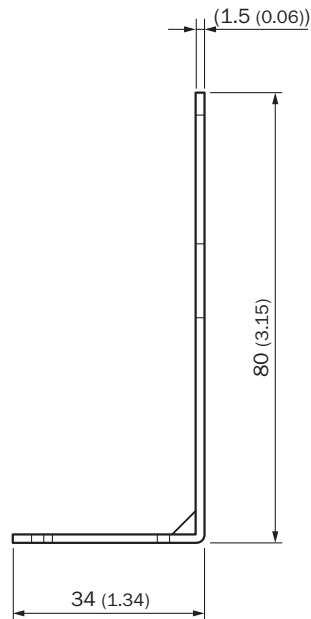

Dimensional drawing

Dimensions in mm (inch)