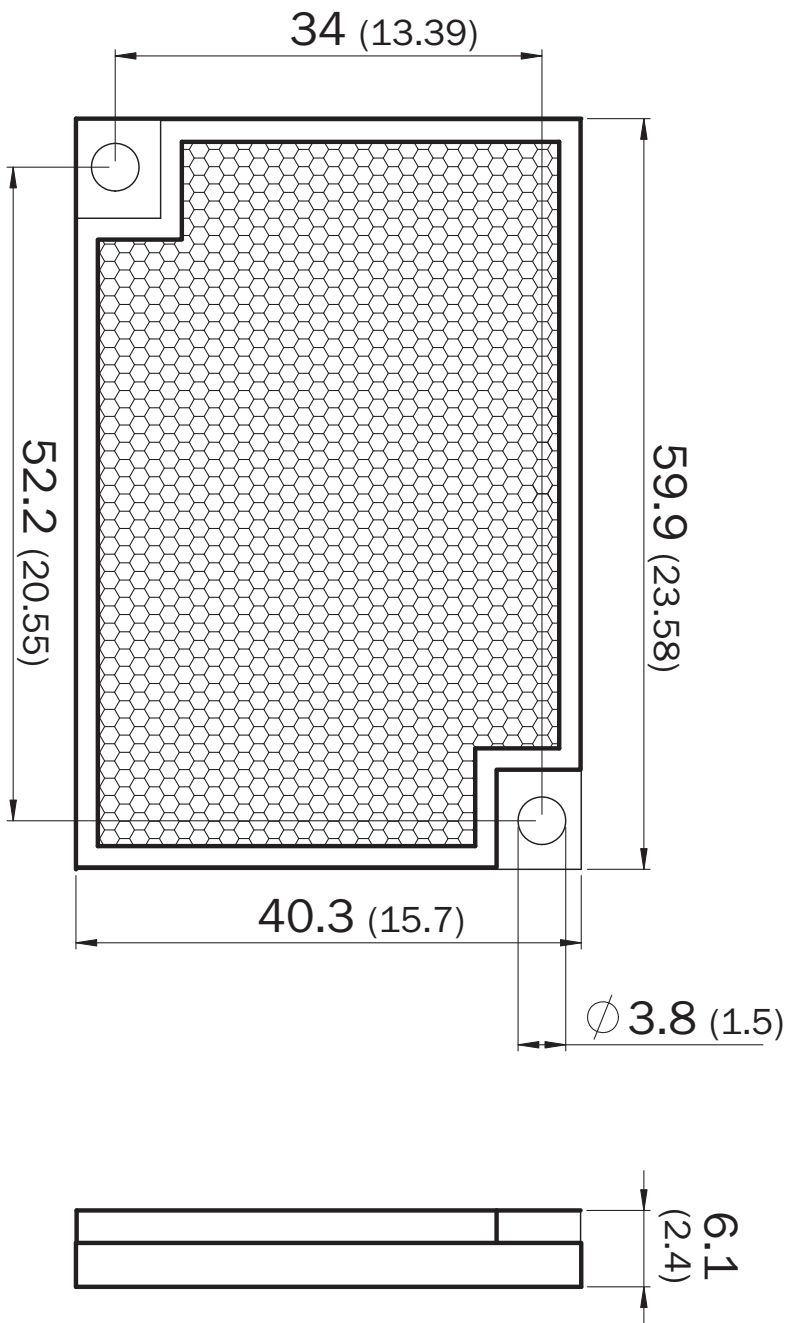

Dimensional drawing

Dimensions in mm (inch)