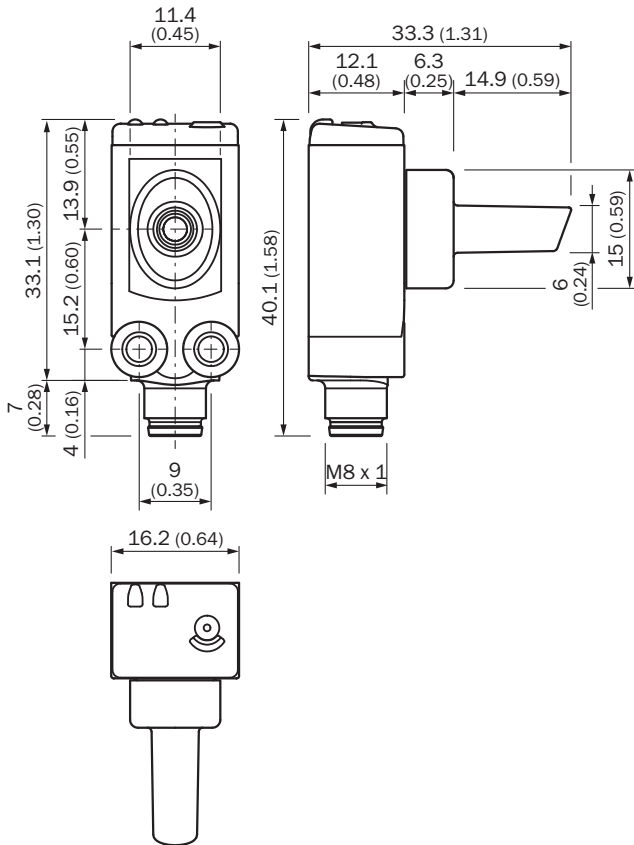

SonicTube UC4

Assembly accessories

MOUNTING SYSTEMS

SICK
Sensor Intelligence.

Ordering information

Type	part no.
SonicTube UC4	5329249

Other models and accessories → www.sick.com/Assembly_accessories

Detailed technical data

Features

Accessory group	Mounting systems
Accessory family	Assembly accessories
Description	Accessory for ultrasonic channeling for the product family UC4

Classifications

ECLASS 5.0	27270890
ECLASS 5.1.4	27270890
ECLASS 6.0	27270890
ECLASS 6.2	27270890
ECLASS 7.0	27270890
ECLASS 8.0	27270890
ECLASS 8.1	27270890
ECLASS 9.0	27270892
ECLASS 10.0	27270892
ECLASS 11.0	27270892
ECLASS 12.0	27270992
ETIM 5.0	EC001825
ETIM 6.0	EC001825
ETIM 7.0	EC001825
ETIM 8.0	EC001825
UNSPSC 16.0901	41111613

Dimensional drawing

Dimensions in mm (inch)

Dimensional drawing with sensor UC4

Dimensions in mm (inch)

SICK AT A GLANCE

SICK is one of the leading manufacturers of intelligent sensors and sensor solutions for industrial applications. A unique range of products and services creates the perfect basis for controlling processes securely and efficiently, protecting individuals from accidents and preventing damage to the environment.