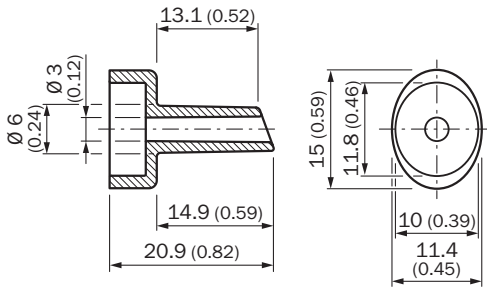

SonicTube UC4

Assembly accessories

MOUNTING SYSTEMS

SICK
Sensor Intelligence.

Ordering information

Type	part no.
SonicTube UC4	5329249

Other models and accessories → www.sick.com/Assembly_accessories

Detailed technical data

Dimensional drawing

Dimensions in mm (inch)

Dimensional drawing with sensor UC4

Dimensions in mm (inch)

SICK AT A GLANCE

SICK is one of the leading manufacturers of intelligent sensors and sensor solutions for industrial applications. A unique range of products and services creates the perfect basis for controlling processes securely and efficiently, protecting individuals from accidents and preventing damage to the environment.