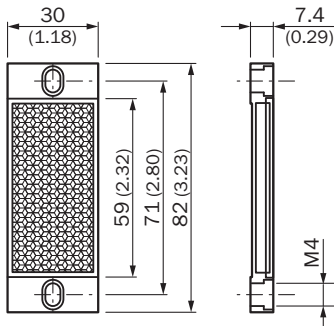

Features

Product segment	Reflectors and optics
Product	Reflectors
Product version	Fine triple reflectors
Description	Fine triple reflector, screw connection, suitable for laser sensors
Special applications	Suitable for laser photoelectric sensors, detection of transparent objects with LED photoelectric sensors
Mounting system type	Screw-on
Material	PMMA/ABS
Ambient operating temperature	-30 °C ... +65 °C
Dimensions (W x H x L)	30 mm x 82 mm

Certificates

RoHS manufacturer declaration

Dimensional drawing

Dimensions in mm (inch)

SICK AT A GLANCE

SICK is one of the leading manufacturers of intelligent sensors and sensor solutions for industrial applications. A unique range of products and services creates the perfect basis for controlling processes securely and efficiently, protecting individuals from accidents and preventing damage to the environment.