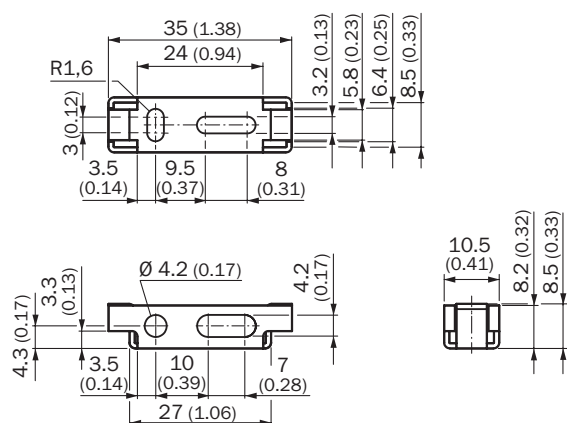

Type	part no.
BEF-WLL190	5325811

Further device versions and accessories at www.sick.com/Brackets

DETAILED TECHNICAL DATA

FEATURES

Accessory group	Mounting systems
Accessory family	Brackets
Description	Mounting bracket
Material	Steel, zinc coated
Items supplied	Without mounting hardware
Mounting system type	Brackets

DIMENSIONAL DRAWING

Dimensions in mm (inch)

Further information as well as suitable accessories, example applications and downloads such as CAD dimensional models, operating instructions and software can be found at www.sick.com/5325811