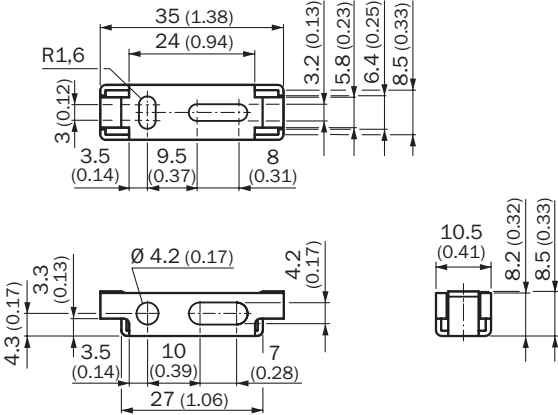

Dimensional drawing

Dimensions in mm (inch)