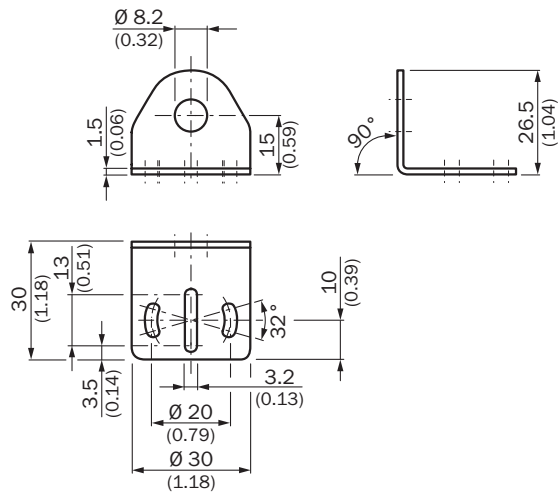

Dimensional drawing

Dimensions in mm (inch)