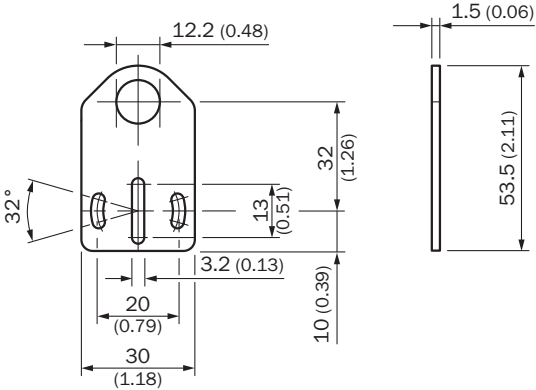

Dimensional drawing

Dimensions in mm (inch)