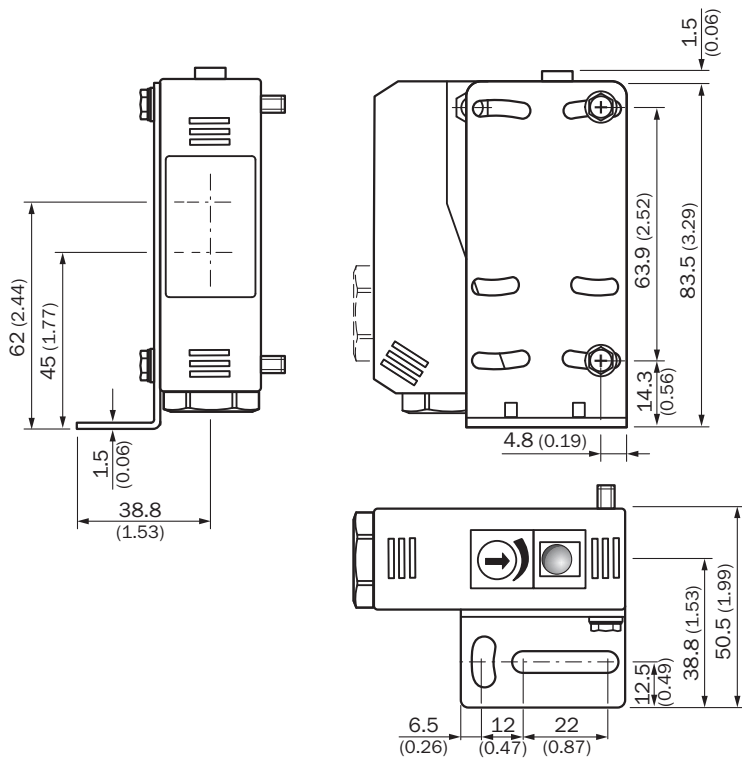

Dimensional drawing

Dimensions in mm (inch)