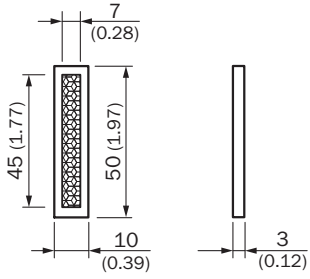

Features

Product segment	Reflectors and optics
Product	Reflectors
Product version	Fine triple reflectors
Description	Fine triple, planar, suitable for laser sensors
Special applications	Suitable for laser photoelectric sensors, detection of transparent objects with LED photoelectric sensors
Mounting system type	None / clampable
Material	PMMA/ABS
Ambient operating temperature	-30 °C ... +65 °C
Dimensions (W x H x L)	10 mm x 50 mm

Certificates

RoHS manufacturer declaration

Dimensional drawing

Dimensions in mm (inch)

SICK AT A GLANCE

SICK is one of the leading manufacturers of intelligent sensors and sensor solutions for industrial applications. A unique range of products and services creates the perfect basis for controlling processes securely and efficiently, protecting individuals from accidents and preventing damage to the environment.