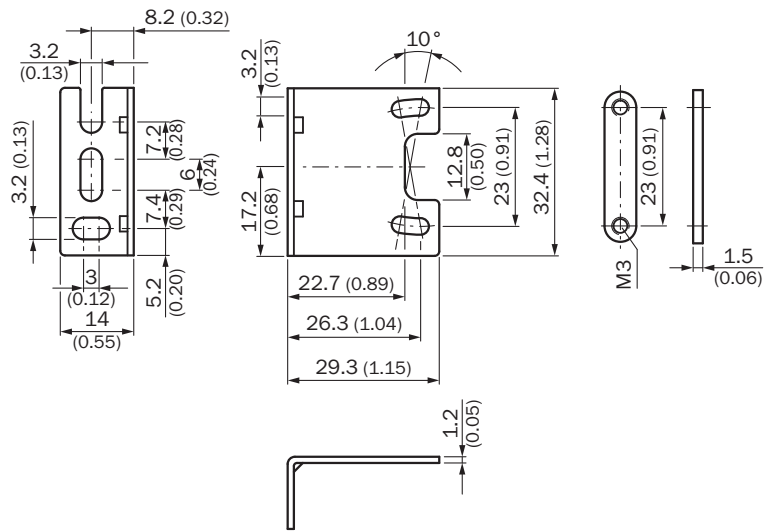

BEF-W140A

Brackets

MOUNTING SYSTEMS

SICK
Sensor Intelligence.

Ordering information

Type	part no.
BEF-W140A	5308098

Other models and accessories → www.sick.com/Brackets

Detailed technical data

Dimensional drawing

All dimensions in mm (inch)

Dimensions in mm (inch)

Dimensional drawing

Dimensions in mm (inch)

SICK AT A GLANCE

SICK is one of the leading manufacturers of intelligent sensors and sensor solutions for industrial applications. A unique range of products and services creates the perfect basis for controlling processes securely and efficiently, protecting individuals from accidents and preventing damage to the environment.