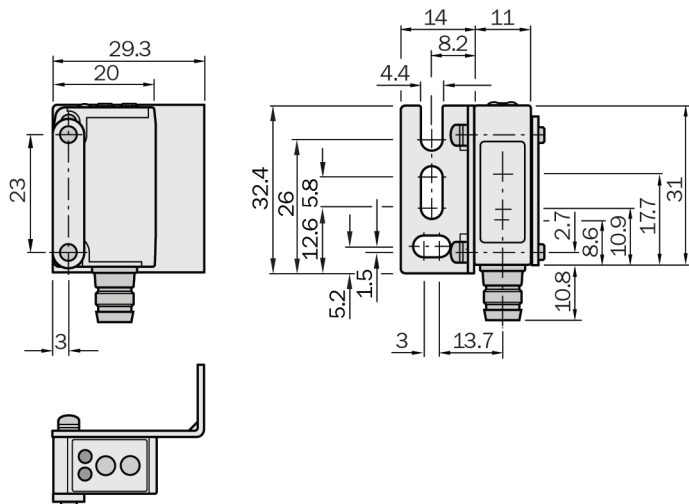

BEF-W140A

Brackets

MOUNTING SYSTEMS

SICK
Sensor Intelligence.

Ordering information

Type	part no.
BEF-W140A	5308098

Other models and accessories → www.sick.com/Brackets

Detailed technical data

Dimensional drawing

All dimensions in mm (inch)

Dimensions in mm (inch)

Dimensional drawing

Dimensions in mm (inch)

SICK AT A GLANCE

SICK is one of the leading manufacturers of intelligent sensors and sensor solutions for industrial applications. A unique range of products and services creates the perfect basis for controlling processes securely and efficiently, protecting individuals from accidents and preventing damage to the environment.