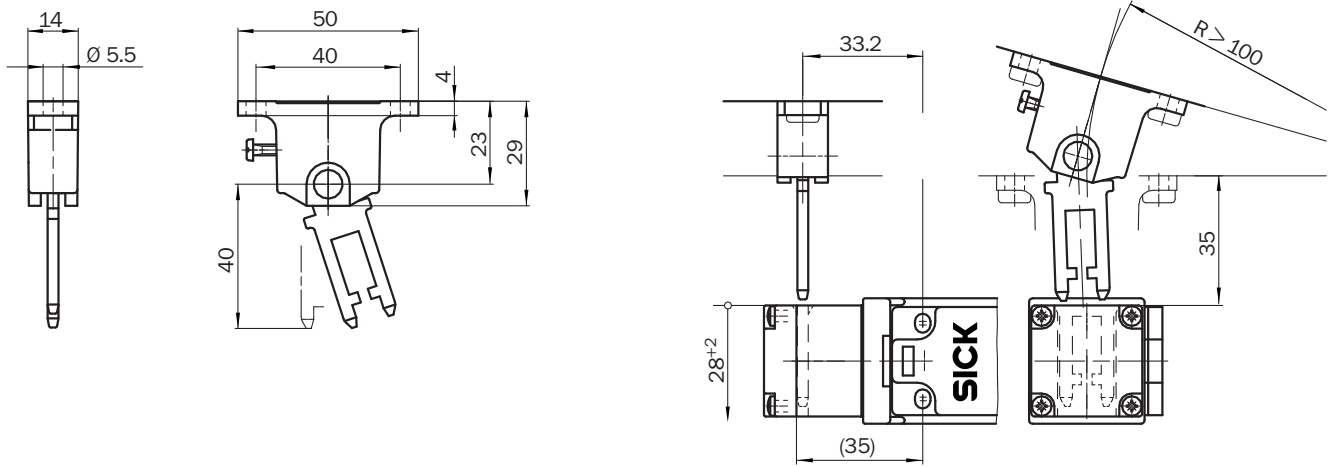

Dimensional drawing

Dimensions in mm (inch)