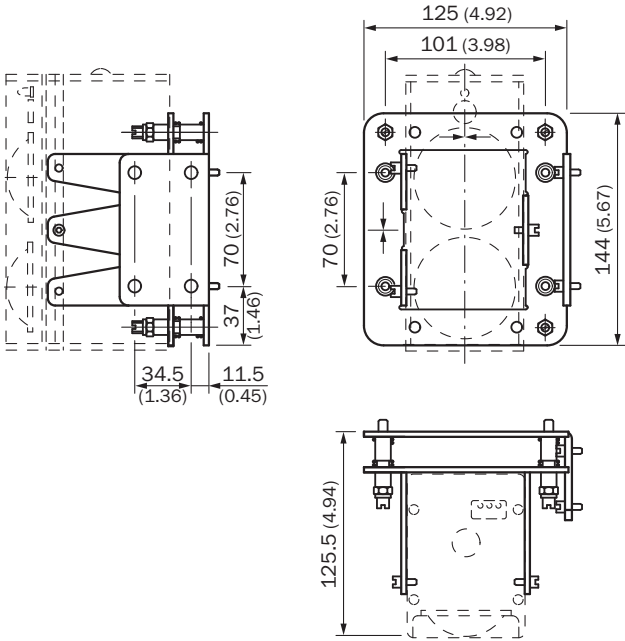

ORDERING INFORMATION

Type	part no.
Three-point mounting	5306369

Further device versions and accessories at www.sick.com/Brackets

DETAILED TECHNICAL DATA

FEATURES

Accessory group	Mounting systems
Accessory family	Brackets
Description	Alignment unit
Material	Steel, zinc coated
Items supplied	Mounting hardware included
Mounting system type	Alignment unit

DIMENSIONAL DRAWING

All dimensions in mm (inch)

Dimensions in mm (inch)

Further information as well as suitable accessories, example applications and downloads such as CAD dimensional models, operating instructions and software can be found at www.sick.com/5306369