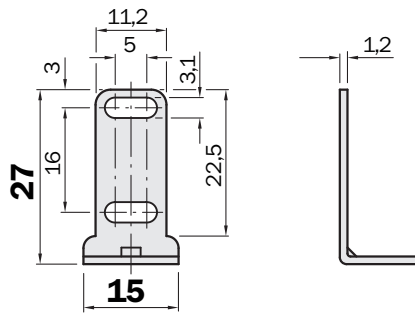

BEF-130-SP

Assembly accessories

MOUNTING SYSTEMS

SICK
Sensor Intelligence.

Ordering information

Type	part no.
BEF-130-SP	5306245

Other models and accessories → www.sick.com/Assembly_accessories

Detailed technical data

Features

Accessory group	Mounting systems
Accessory family	Assembly accessories
Material	Steel, zinc coated
Items supplied	Mounting hardware included
Description	Mounting bracket

Classifications

ECLASS 5.0	27279202
ECLASS 5.1.4	27279202
ECLASS 6.0	27279202
ECLASS 6.2	27279202
ECLASS 7.0	27279202
ECLASS 8.0	27279202
ECLASS 8.1	27279202
ECLASS 9.0	27273701
ECLASS 10.0	27273701
ECLASS 11.0	27273701
ECLASS 12.0	27273701
ETIM 5.0	EC002615
ETIM 6.0	EC002615
ETIM 7.0	EC002615
ETIM 8.0	EC002615
UNSPSC 16.0901	32131023

Dimensional drawing

Dimensions in mm (inch)

SICK AT A GLANCE

SICK is one of the leading manufacturers of intelligent sensors and sensor solutions for industrial applications. A unique range of products and services creates the perfect basis for controlling processes securely and efficiently, protecting individuals from accidents and preventing damage to the environment.