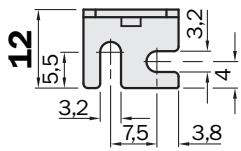

Dimensional drawing

Dimensions in mm (inch)