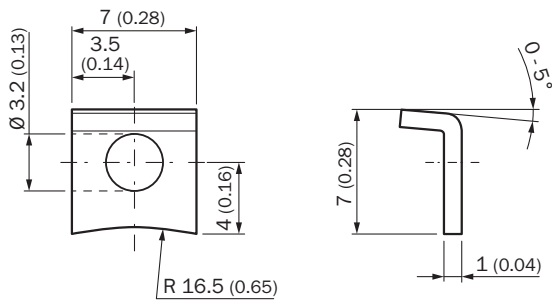

Dimensional drawing

Dimensions in mm (inch)