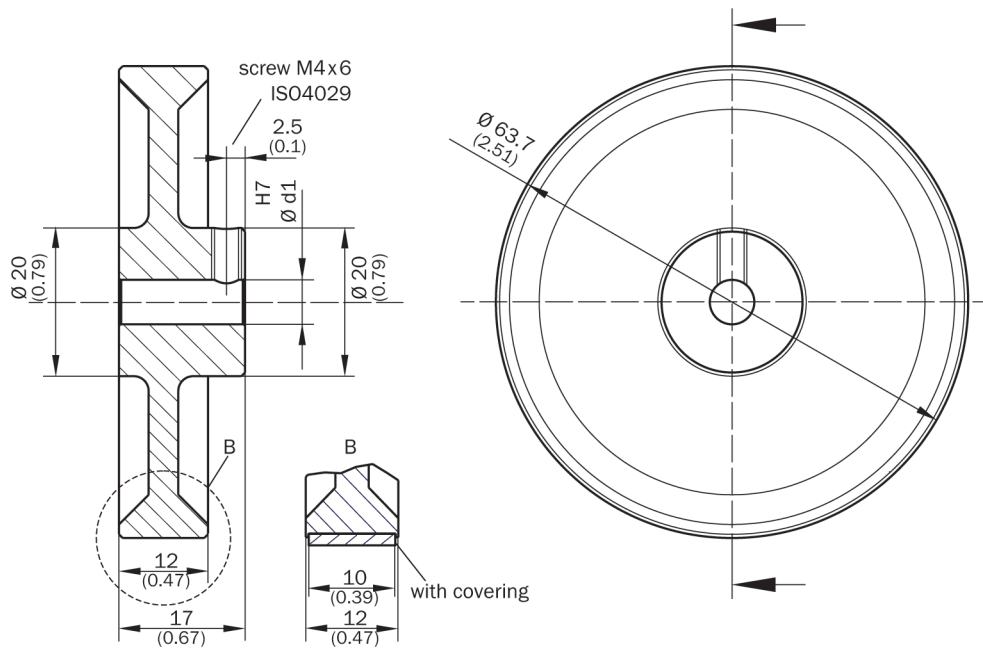

BEF-MR08200APG

Measuring wheels

MEASURING WHEELS AND MEASURING WHEEL MECHANICS

SICK
Sensor Intelligence.

Ordering information

Type	part no.
BEF-MR08200APG	4084744

Other models and accessories → www.sick.com/Measuring_wheels

Detailed technical data

Features

Product segment	Measuring wheels and measuring wheel mechanics
Product	Measuring wheels
Description	Aluminum measuring wheel with ridged polyurethane surface for 8 mm solid shaft, circumference 200 mm
Circumference	200 mm
Inner diameter	8 mm
Characteristics of the measuring wheel surface	Knurled polyurethan
Product version	Measuring wheel
Bore diameter	8 mm
Operating temperature	-30 °C ... +80 °C

Dimensional drawing

Dimensions in mm (inch)

SICK AT A GLANCE

SICK is one of the leading manufacturers of intelligent sensors and sensor solutions for industrial applications. A unique range of products and services creates the perfect basis for controlling processes securely and efficiently, protecting individuals from accidents and preventing damage to the environment.