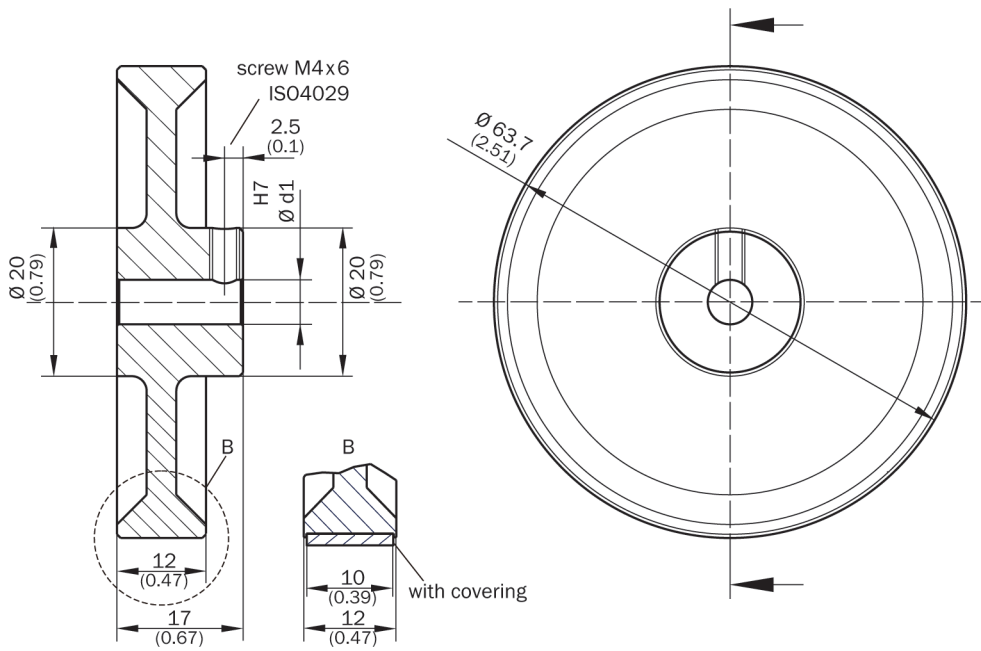

BEF-MR08200APN

Measuring wheels

MEASURING WHEELS AND MEASURING WHEEL MECHANICS

SICK
Sensor Intelligence.

Ordering information

Type	part no.
BEF-MR08200APN	4084743

Other models and accessories → www.sick.com/Measuring_wheels

Detailed technical data

Features

Product segment	Measuring wheels and measuring wheel mechanics
Product	Measuring wheels
Description	Aluminum measuring wheel with studded polyurethane surface for 8 mm solid shaft, circumference 200 mm
Circumference	200 mm
Inner diameter	8 mm
Characteristics of the measuring wheel surface	Studded polyurethan
Product version	Measuring wheel
Bore diameter	8 mm
Operating temperature	-30 °C ... +80 °C

Dimensional drawing

Dimensions in mm (inch)

SICK AT A GLANCE

SICK is one of the leading manufacturers of intelligent sensors and sensor solutions for industrial applications. A unique range of products and services creates the perfect basis for controlling processes securely and efficiently, protecting individuals from accidents and preventing damage to the environment.