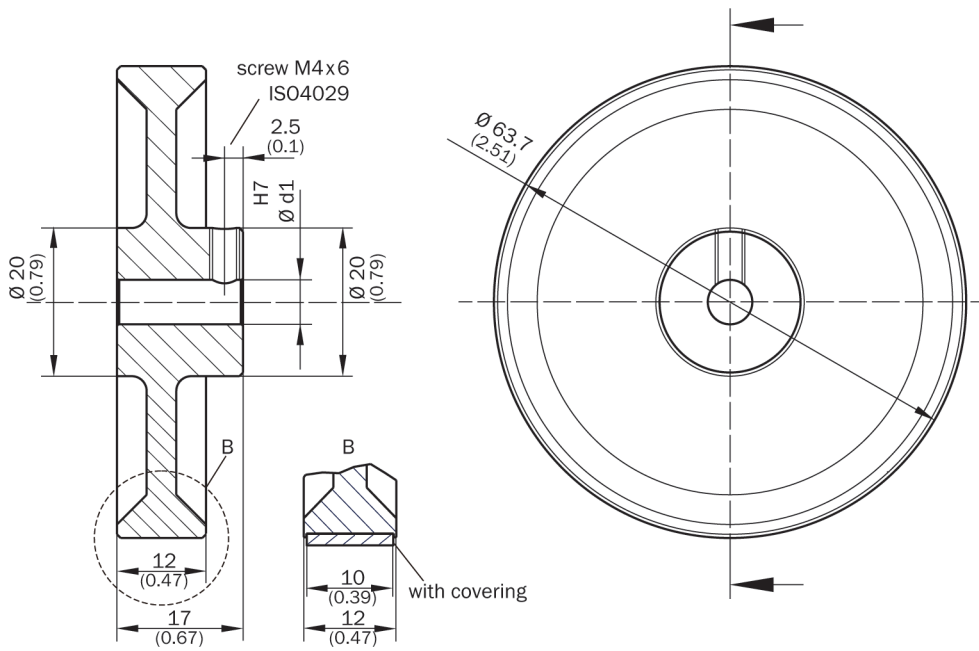

BEF-MR08200AK

Measuring wheels

MEASURING WHEELS AND MEASURING WHEEL MECHANICS

SICK
Sensor Intelligence.

Ordering information

Type	part no.
BEF-MR08200AK	4084741

Other models and accessories → www.sick.com/Measuring_wheels

Detailed technical data

Features

Product segment	Measuring wheels and measuring wheel mechanics
Product	Measuring wheels
Description	Aluminum measuring wheel with cross-knurled surface for 8 mm solid shaft, circumference 200 mm
Circumference	200 mm
Inner diameter	8 mm
Characteristics of the measuring wheel surface	Cross knurled aluminium
Product version	Measuring wheel
Bore diameter	8 mm
Operating temperature	-30 °C ... +80 °C

Dimensional drawing

Dimensions in mm (inch)

SICK AT A GLANCE

SICK is one of the leading manufacturers of intelligent sensors and sensor solutions for industrial applications. A unique range of products and services creates the perfect basis for controlling processes securely and efficiently, protecting individuals from accidents and preventing damage to the environment.