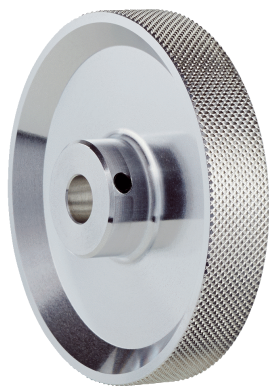

BEF-MR08200AK

Measuring wheels

MEASURING WHEELS AND MEASURING WHEEL MECHANICS

SICK
Sensor Intelligence.

Ordering information

Type	part no.
BEF-MR08200AK	4084741

Other models and accessories → www.sick.com/Measuring_wheels

Detailed technical data

Features

Product segment	Measuring wheels and measuring wheel mechanics
Product	Measuring wheels
Description	Aluminum measuring wheel with cross-knurled surface for 8 mm solid shaft, circumference 200 mm
Circumference	200 mm
Inner diameter	8 mm
Characteristics of the measuring wheel surface	Cross knurled aluminium
Product version	Measuring wheel
Bore diameter	8 mm
Operating temperature	-30 °C ... +80 °C