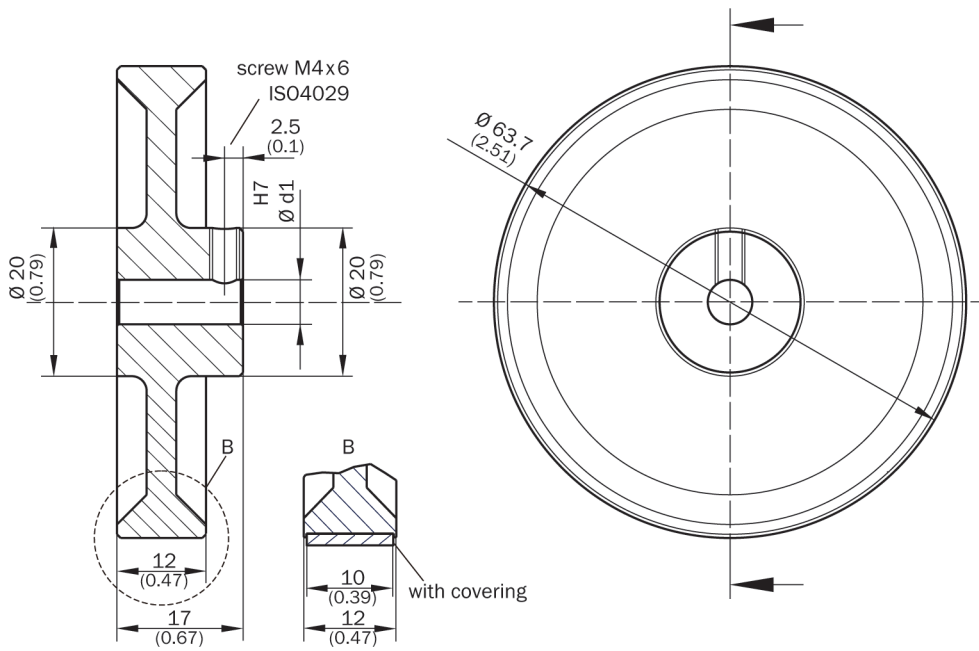

BEF-MR10200AP

Measuring wheels

MEASURING WHEELS AND MEASURING WHEEL MECHANICS

SICK
Sensor Intelligence.

Ordering information

Type	part no.
BEF-MR10200AP	4084738

Other models and accessories → www.sick.com/Measuring_wheels

Detailed technical data

Features

Product segment	Measuring wheels and measuring wheel mechanics
Product	Measuring wheels
Description	Aluminum measuring wheel with smooth polyurethane surface for 10 mm solid shaft, circumference 200 mm
Circumference	200 mm
Inner diameter	10 mm
Characteristics of the measuring wheel surface	Smooth polyurethan
Product version	Measuring wheel
Bore diameter	10 mm
Operating temperature	-30 °C ... +80 °C

Dimensional drawing

Dimensions in mm (inch)

SICK AT A GLANCE

SICK is one of the leading manufacturers of intelligent sensors and sensor solutions for industrial applications. A unique range of products and services creates the perfect basis for controlling processes securely and efficiently, protecting individuals from accidents and preventing damage to the environment.