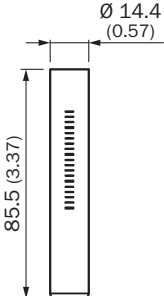

Dimensional drawing

Dimensions in mm (inch)