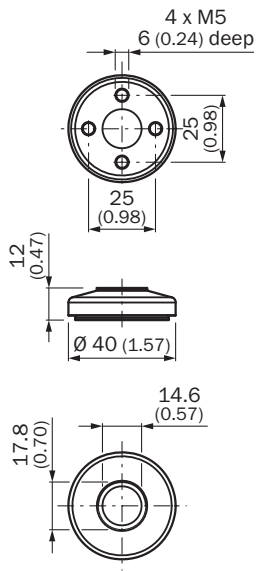

### Detailed technical data

#### Features

<b>Accessory group</b>	Mounting systems
<b>Accessory family</b>	Brackets
<b>Description</b>	Hygienic design flange with seal
<b>Suitable for</b>	Hygienic Design BeftechHD
<b>Material</b>	Hygienic Design, Stainless steel V4A (1.4404, 316L), Silicone (seal)
<b>Dimensions (W x H x L)</b>	40 mm x 12 mm x 40 mm

Dimensional drawing

Dimensions in mm (inch)