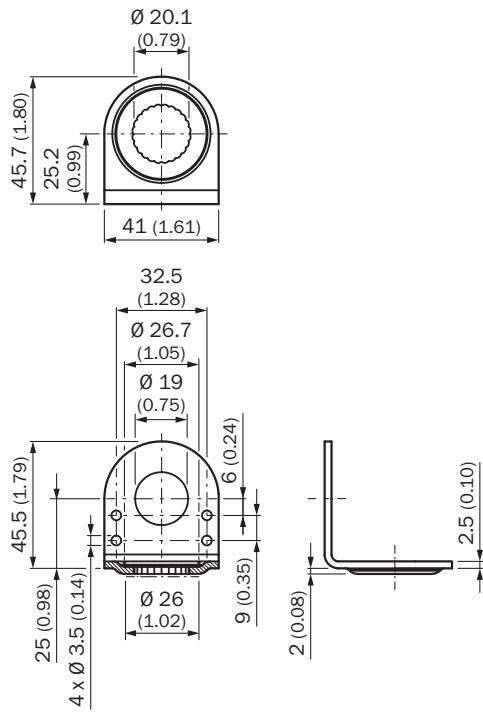

## ORDERING INFORMATION

Type	part no.
BEF-KHP-H01	<a href="#">4064745</a>

Further device versions and accessories at [www.sick.com/Brackets](http://www.sick.com/Brackets)

## DETAILED TECHNICAL DATA

## DIMENSIONAL DRAWING

Dimensions in mm (inch)

Further information as well as suitable accessories, example applications and downloads such as CAD dimensional models, operating instructions and software can be found at [www.sick.com/4064745](http://www.sick.com/4064745)