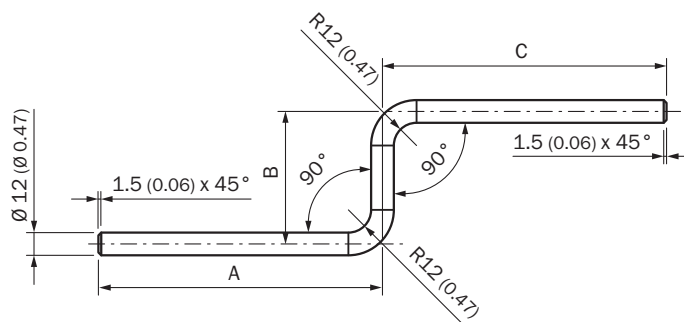

## ORDERING INFORMATION

Type	part no.
BEF-MS12Z-C	<a href="#">4064563</a>

Further device versions and accessories at [www.sick.com/Brackets](http://www.sick.com/Brackets)

## FEATURES

Accessory group	Mounting systems
Accessory family	Brackets
Description	Mounting bar, Z-shaped, 100 mm x 150 mm x 200 mm, steel Mounting bar, Z-shaped, 100 mm x 150 mm x 200 mm
Material	Steel, zinc coated
Items supplied	Without mounting hardware
Mounting system type	Mounting bar

## DIMENSIONAL DRAWING

Dimensions in mm (inch)

- ① BEF-MS12Z-(N)A: A = 150 mm, B = 70 mm, C = 150 mm
- ② BEF-MS12Z-(N)B: A = 150 mm, B = 70 mm, C = 250 mm
- ③ BEF-MS12Z-(N)C: A = 100 mm, B = 150 mm, C = 200 mm