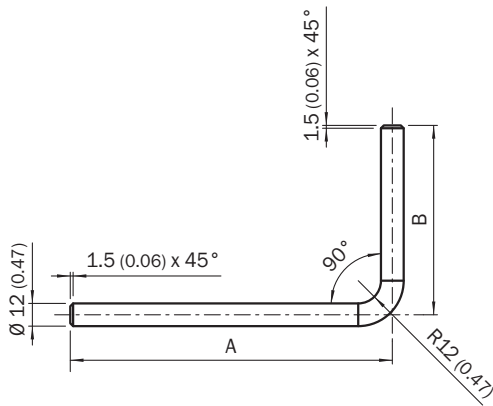

BEF-MS12L-NA

Brackets

MOUNTING SYSTEMS

SICK
Sensor Intelligence.

Ordering information

Type	part no.
BEF-MS12L-NA	4058912

Other models and accessories → www.sick.com/Brackets

Detailed technical data

Features

Accessory group	Mounting systems
Accessory family	Brackets
Description	Mounting bar, L-shaped, 150 mm x 150 mm, stainless steel
Material	Stainless steel (1.4571)
Mounting system type	Mounting bar

Dimensional drawing

Dimensions in mm (inch)

- ① BEF-MS12L-(N)A: A = 150 mm, B = 150 mm
- ② BEF-MS12L-(N)B: A = 250 mm, B = 250 mm
- ③ BEF-MS12L-S01: A = 50 mm, B = 170 mm
- ④ BEF-MS12L-S02: A = 100 mm, B = 170 mm
- ⑤ BEF-MS12L-S03: A = 100 mm, B = 250 mm
- ⑥ BEF-MS12L-S04: A = 150 mm, B = 350 mm