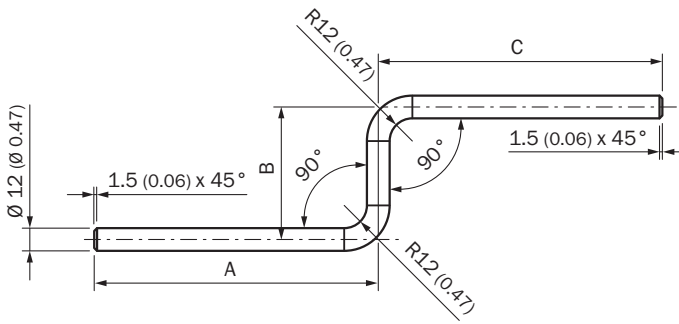

BEF-MS12Z-B

Brackets

MOUNTING SYSTEMS

SICK
Sensor Intelligence.

Ordering information

Type	part no.
BEF-MS12Z-B	4056057

Other models and accessories → www.sick.com/Brackets

Detailed technical data

Features

Accessory group	Mounting systems
Accessory family	Brackets
Description	Mounting bar, Z-shaped, 150 mm x 70 mm x 250 mm, steel Mounting bar, Z-shaped, 150 mm x 70 mm x 250 mm
Material	Steel, zinc coated
Items supplied	Without mounting hardware
Usable for	Fiber-optic sensors
Mounting system type	Mounting bar

Dimensional drawing

Dimensions in mm (inch)

- ① BEF-MS12Z-(N)A: A = 150 mm, B = 70 mm, C = 150 mm
- ② BEF-MS12Z-(N)B: A = 150 mm, B = 70 mm, C = 250 mm
- ③ BEF-MS12Z-(N)C: A = 100 mm, B = 150 mm, C = 200 mm