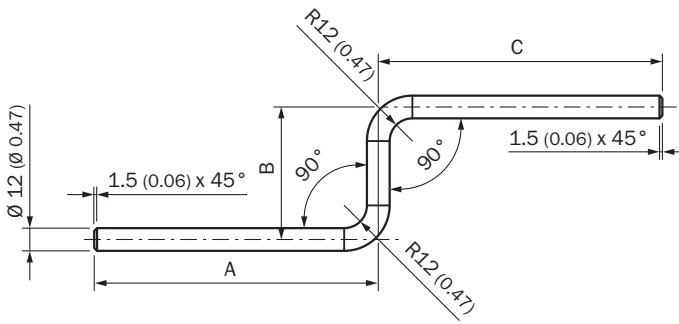

BEF-MS12Z-A

Brackets

MOUNTING SYSTEMS

SICK
Sensor Intelligence.

Ordering information

Type	part no.
BEF-MS12Z-A	4056056

Other models and accessories → www.sick.com/Brackets

Detailed technical data

Features

Accessory group	Mounting systems
Accessory family	Brackets
Description	Mounting bar, Z-shaped, 150 mm x 70 mm x 150 mm, steel Mounting bar, Z-shaped, 150 mm x 70 mm x 150 mm
Material	Steel, zinc coated
Items supplied	Without mounting hardware
Usable for	Fiber-optic sensors
Mounting system type	Mounting bar

Dimensional drawing

Dimensions in mm (inch)

- ① BEF-MS12Z-(N)A: A = 150 mm, B = 70 mm, C = 150 mm
- ② BEF-MS12Z-(N)B: A = 150 mm, B = 70 mm, C = 250 mm
- ③ BEF-MS12Z-(N)C: A = 100 mm, B = 150 mm, C = 200 mm