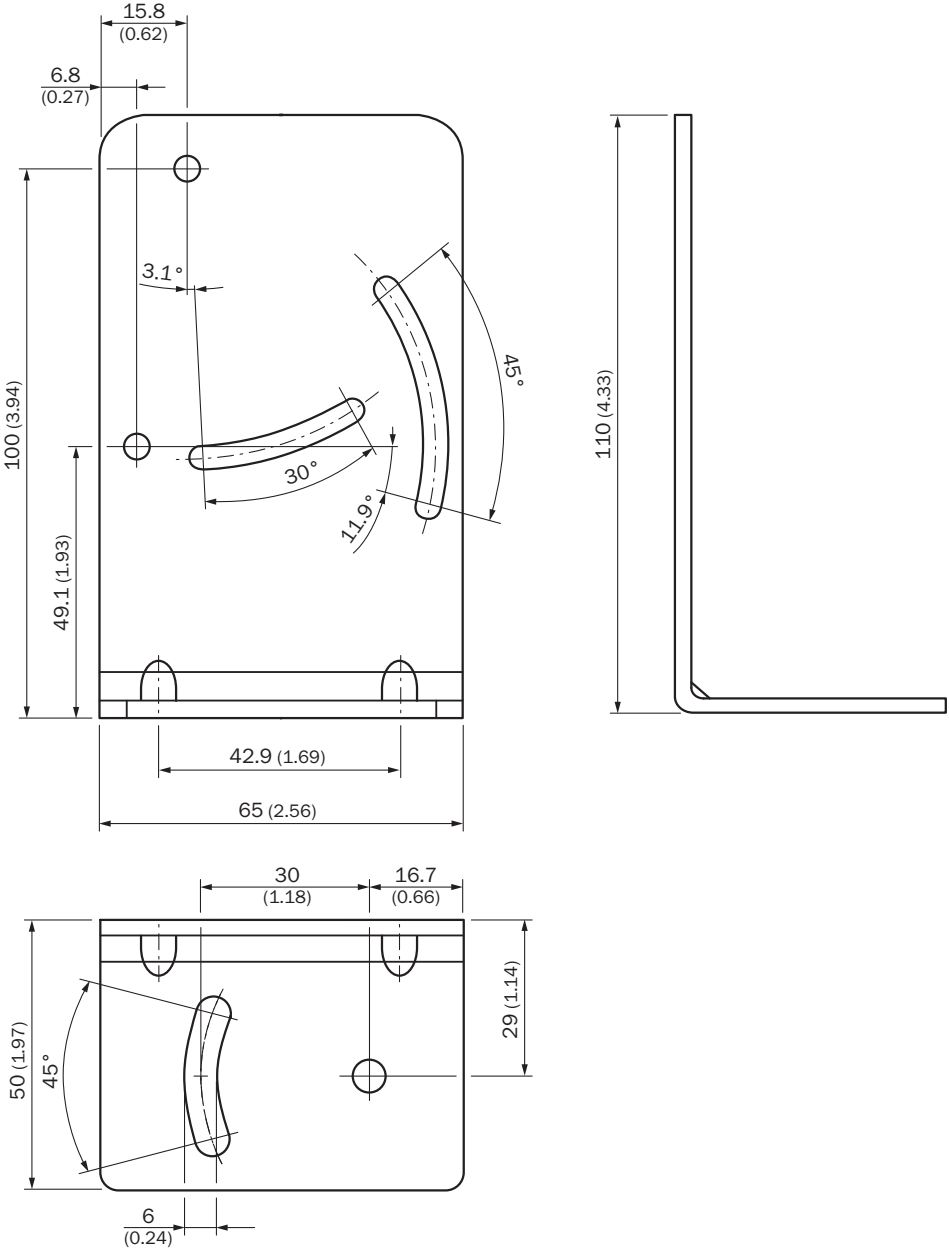

### Ordering information

Type	part no.
BEF-WN-DT20	4043524

Other models and accessories → [www.sick.com/Brackets](http://www.sick.com/Brackets)

### Detailed technical data

#### Features

<b>Accessory group</b>	Mounting systems
<b>Accessory family</b>	Brackets
<b>Description</b>	Mounting bracket, stainless steel, without mounting material, for DT20 Hi Mounting bracket, stainless steel (1.4404), without mounting material, for DT20 Hi
<b>Items supplied</b>	Without mounting hardware
<b>Mounting system type</b>	Brackets

Dimensional drawing

Dimensions in mm (inch)