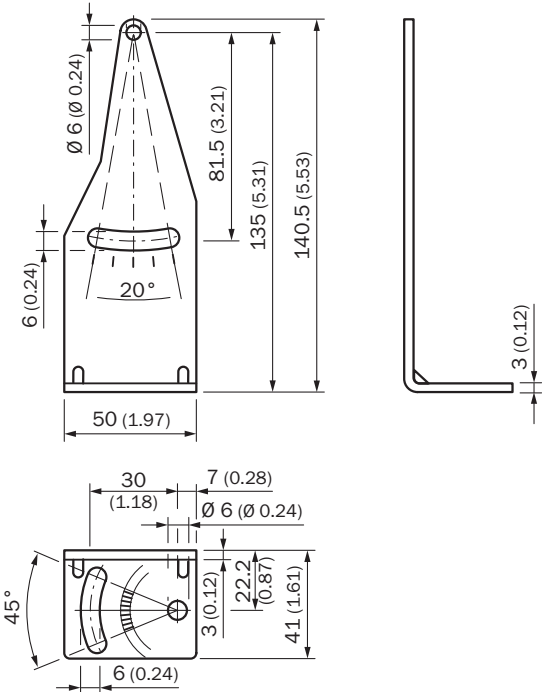

DIMENSIONAL DRAWING

Dimensions in mm (inch)

Further information as well as suitable accessories, example applications and downloads such as CAD dimensional models, operating instructions and software can be found at www.sick.com/4032937