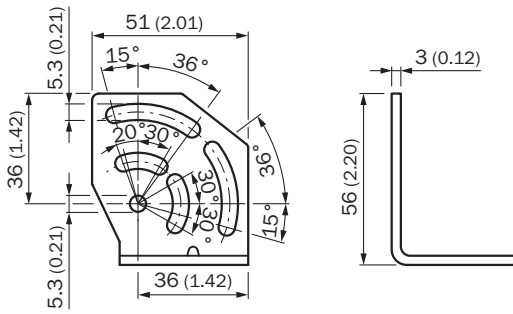

Dimensional drawing

Dimensions in mm (inch)