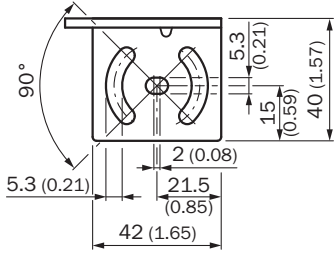

Dimensional drawing

Dimensions in mm (inch)