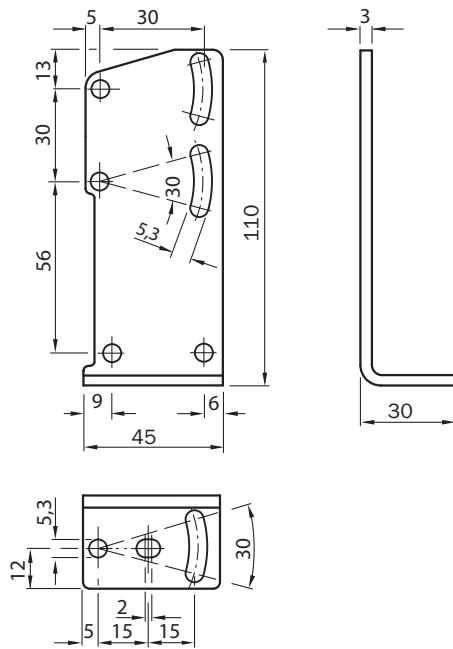

Dimensional drawing

Dimensions in mm (inch)