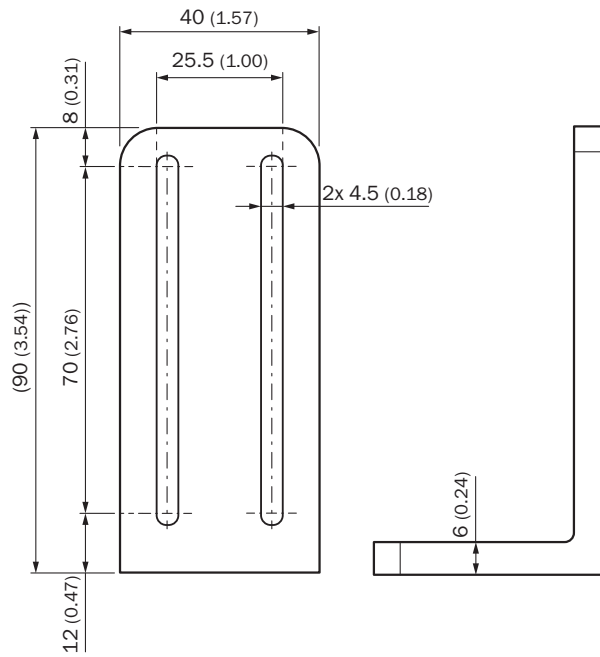

SICK

BEF-WF-MWS075

Brackets

MOUNTING SYSTEMS

SICK
Sensor Intelligence.

Ordering information

Type	part no.
BEF-WF-MWS075	2145906

Other models and accessories → www.sick.com/Brackets

Detailed technical data

Features

Accessory group	Mounting systems
Accessory family	Brackets
Description	Mounting bracket for MWS075
Suitable for	MWS075
Mounting system type	Brackets

Classifications

ECLASS 5.0	27279202
ECLASS 5.1.4	27279202
ECLASS 6.0	27279202
ECLASS 6.2	27279202
ECLASS 7.0	27279202
ECLASS 8.0	27279202
ECLASS 8.1	27279202
ECLASS 9.0	27273701
ECLASS 10.0	27273701
ECLASS 11.0	27273701
ECLASS 12.0	27273701
ETIM 5.0	EC002615
ETIM 6.0	EC002615
ETIM 7.0	EC002615
ETIM 8.0	EC002615
UNSPSC 16.0901	32131023

Dimensional drawing

Dimensions in mm (inch)

SICK AT A GLANCE

SICK is one of the leading manufacturers of intelligent sensors and sensor solutions for industrial applications. A unique range of products and services creates the perfect basis for controlling processes securely and efficiently, protecting individuals from accidents and preventing damage to the environment.