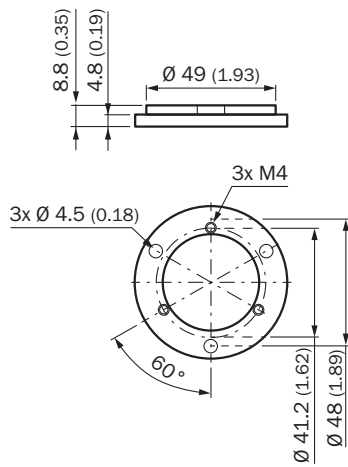

Detailed technical data

Features

| | |
|-------------------------|--|
| Accessory group | Mounting systems |
| Accessory family | Flanges and nozzles |
| Description | Flange adapter centering collar d36 on d49 around DBS60x-S4*, DFS60x-S4* and AFS/AFM60x-S4* on MWS075 Mechanics to build |

Dimensional drawing

Dimensions in mm (inch)

SICK AT A GLANCE

SICK is one of the leading manufacturers of intelligent sensors and sensor solutions for industrial applications. A unique range of products and services creates the perfect basis for controlling processes securely and efficiently, protecting individuals from accidents and preventing damage to the environment.