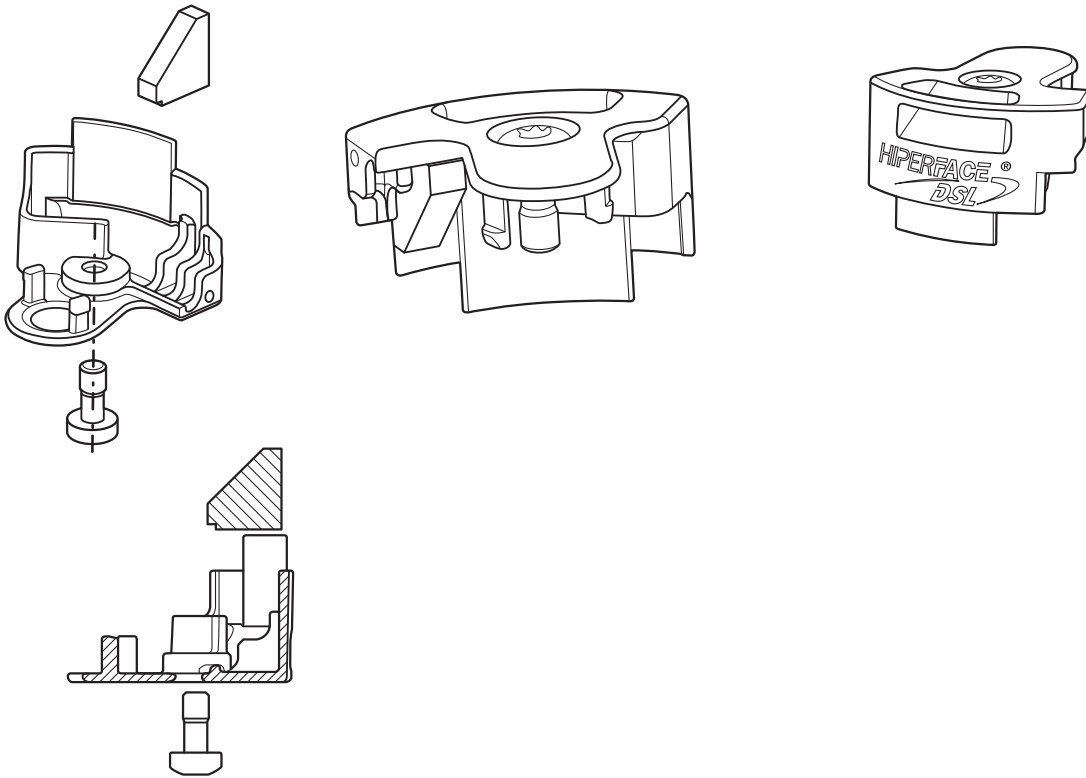

SICK.COM

DATA SHEET

BEF-CAP-BLUE5000

Protective caps and hoods
Device protection and care

SICK Sensor Intelligence

DEVICE PROTECTION AND CARE

BEF-CAP-BLUE5000

ORDERING INFORMATION

Type	part no.
BEF-CAP-BLUE5000	2130622

Further device versions and accessories at www.sick.com/Protective_caps_and_hoods

DETAILED TECHNICAL DATA

FEATURES

Product segment	Device protection and care
Product	Protective caps and hoods
Description	Cover for EDS35 and EDM35, packaging unit: 5,000 pieces, color: blue

DIMENSIONAL DRAWING

Dimensions in mm (inch)

Further information as well as suitable accessories, example applications and downloads such as CAD dimensional models, operating instructions and software can be found at www.sick.com/2130622