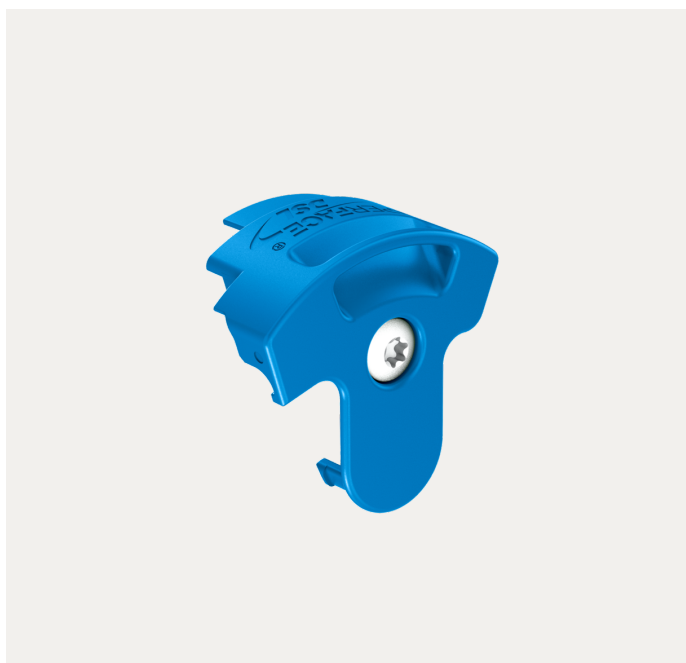

SICK.COM

DATA SHEET

BEF-CAP-BLUE5000

Protective caps and hoods
Device protection and care

SICK Sensor Intelligence

DEVICE PROTECTION AND CARE

BEF-CAP-BLUE5000

ORDERING INFORMATION

Type	part no.
BEF-CAP-BLUE5000	2130622

Further device versions and accessories at www.sick.com/Protective_caps_and_hoods

DETAILED TECHNICAL DATA

FEATURES

Product segment	Device protection and care
Product	Protective caps and hoods
Description	Cover for EDS35 and EDM35, packaging unit: 5,000 pieces, color: blue