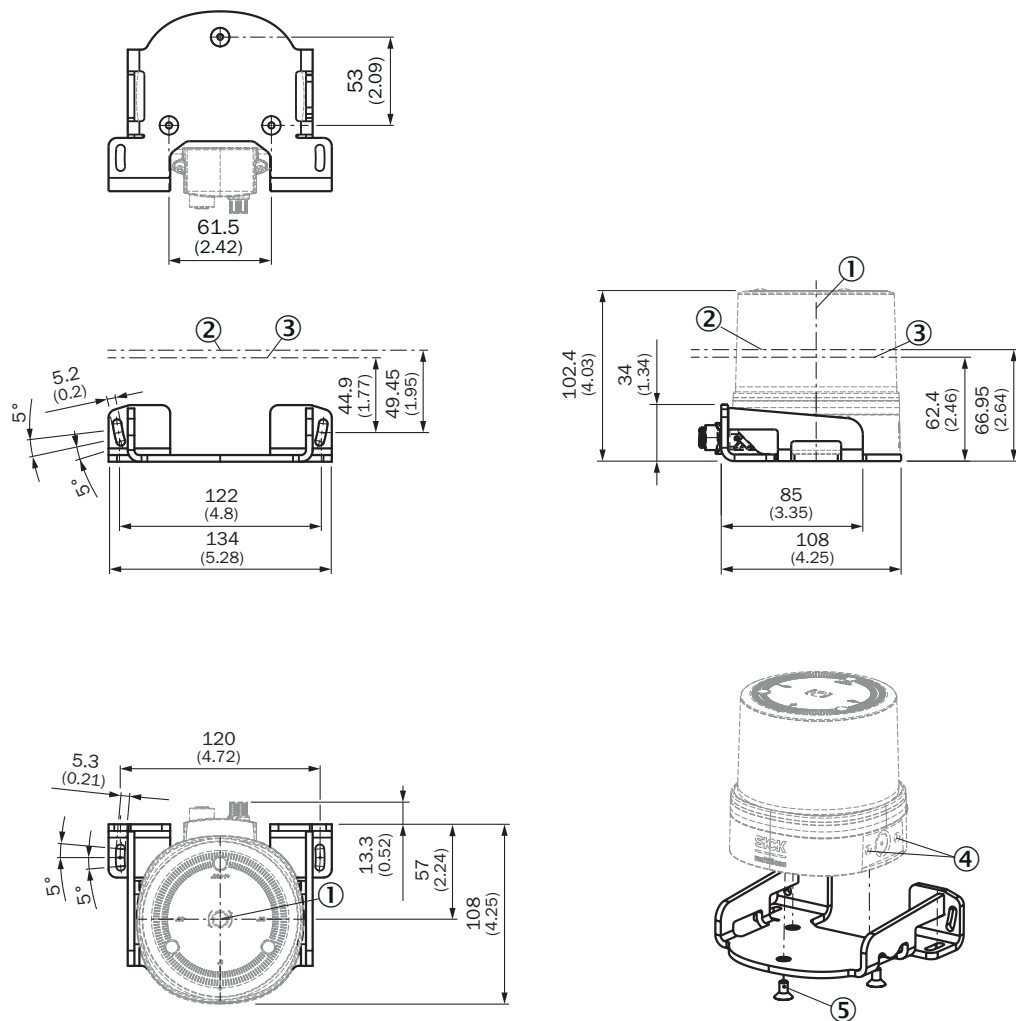

Mounting kit

Brackets

MOUNTING SYSTEMS

SICK
Sensor Intelligence.

Ordering information

Type	part no.
Mounting kit	2130373

Other models and accessories → www.sick.com/Brackets

Detailed technical data

Features

Accessory group	Mounting systems
Accessory family	Brackets
Description	Base plate for multiScan100 for mounting from below
Suitable for	multiScan100
Material	Aluminum
Items supplied	Single-piece base plate, 3 x M5 x 12 countersunk screws
Dimensions (W x H x L)	108 mm x 34 mm x 134 mm
Weight	140 g
Mounting system type	Mounting bracket

Dimensional drawing

Dimensions in mm (inch)

- ① Scan axis
- ② Scan plane 0° for Muls1AA-114322
- ③ Scan plane 0° for Muls1AA-112211
- ④ Thread depth 6.5 mm
- ⑤ 4 x M5 x 12, tightening torque 2.5 Nm

SICK AT A GLANCE