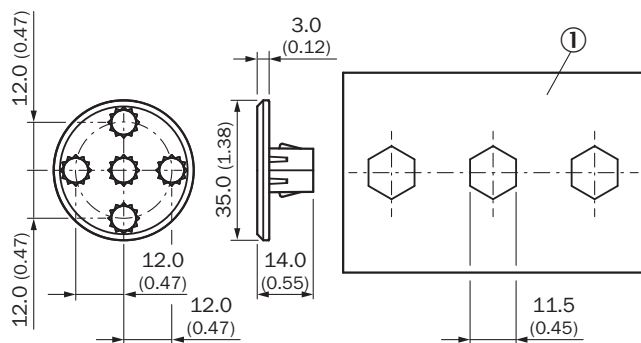

BEF-AP-RSBHEX

Brackets

MOUNTING SYSTEMS

SICK
Sensor Intelligence.

Ordering information

Type	part no.
BEF-AP-RSBHEX	2127767

Other models and accessories → www.sick.com/Brackets

Detailed technical data

Features

Accessory group	Mounting systems
Accessory family	Brackets
Description	Hex adapter bracket
Mounting system type	Adaptor

Dimensional drawing

Dimensions in mm (inch)

SICK AT A GLANCE

SICK is one of the leading manufacturers of intelligent sensors and sensor solutions for industrial applications. A unique range of products and services creates the perfect basis for controlling processes securely and efficiently, protecting individuals from accidents and preventing damage to the environment.