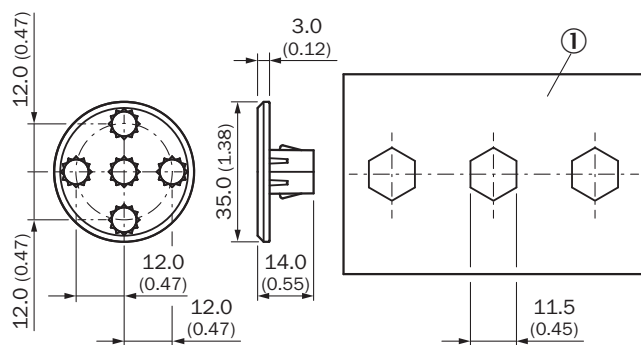

DATA SHEET

BEF-AP-RSBHEX

Brackets
Mounting systems

MOUNTING SYSTEMS

BEF-AP-RSBHEX

ORDERING INFORMATION

Type	part no.
BEF-AP-RSBHEX	2127767

Further device versions and accessories at www.sick.com/Brackets

DETAILED TECHNICAL DATA

FEATURES

Accessory group	Mounting systems
Accessory family	Brackets
Description	Hex adapter bracket
Mounting system type	Adaptor

DIMENSIONAL DRAWING

Dimensions in mm (inch)

Further information as well as suitable accessories, example applications and downloads such as CAD dimensional models, operating instructions and software can be found at www.sick.com/2127767