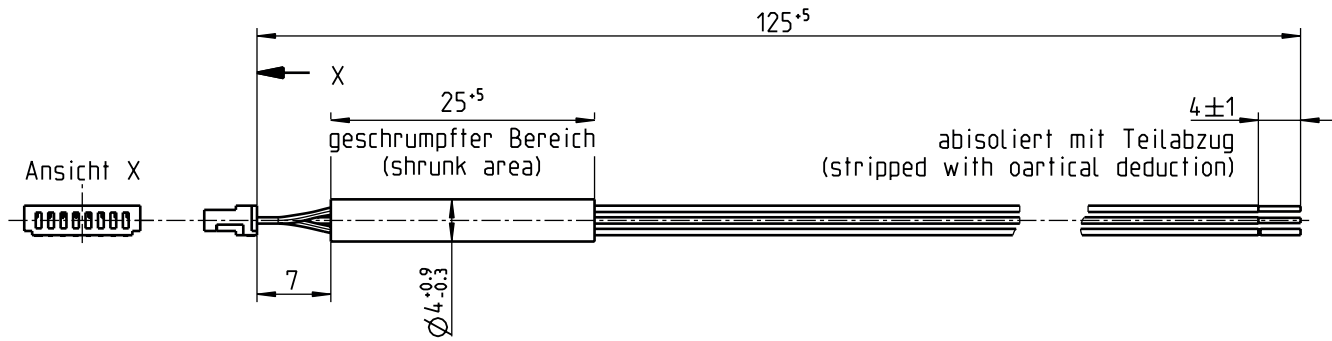

Dimensional drawing

Dimensions in mm (inch)

PIN assignment

PIN	Farbe/color
1	rot / red
2	weiß / white
3	braun / brown
4	rosa / pink
5	schwarz / black
6	blau / blue
7	grau /grey
8	grün /green