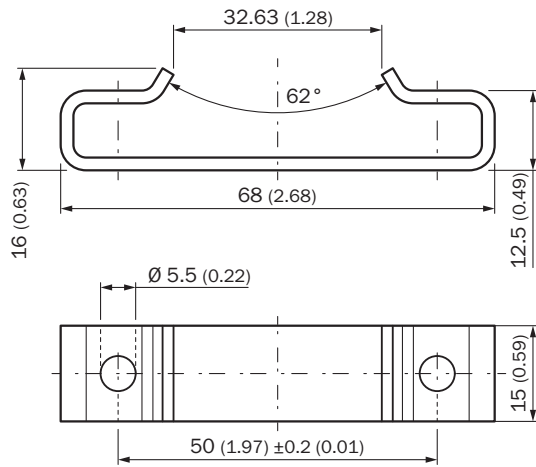

DATA SHEET

BEF-KH-LP1-04

Brackets
Mounting systems

MOUNTING SYSTEMS

BEF-KH-LP1-04

ORDERING INFORMATION

Type	part no.
BEF-KH-LP1-04	2125246

Further device versions and accessories at www.sick.com/Brackets

DETAILED TECHNICAL DATA

FEATURES

Accessory group	Mounting systems
Accessory family	Brackets
Description	Replacement clamping bracket for DAX® Low Profile without fastening material
Color	Metallic
Items supplied	4 pieces
Dimensions (W x H x L)	15 mm x 16 mm x 68 mm
Mounting system type	Brackets

DIMENSIONAL DRAWING

Dimensions in mm (inch)

Further information as well as suitable accessories, example applications and downloads such as CAD dimensional models, operating instructions and software can be found at www.sick.com/2125246