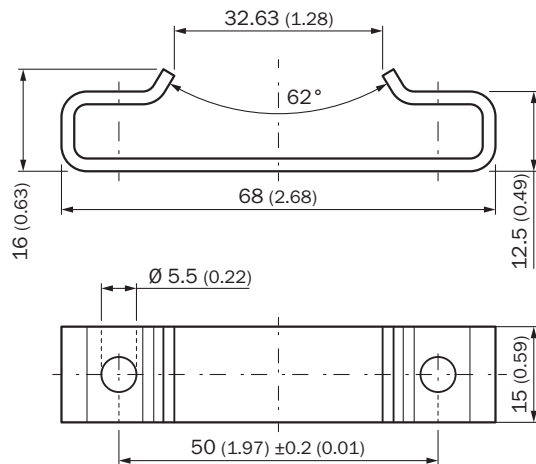

BEF-KH-LP1-03

Brackets

MOUNTING SYSTEMS

SICK
Sensor Intelligence.

Ordering information

Type	part no.
BEF-KH-LP1-03	2125245

Other models and accessories → www.sick.com/Brackets

Detailed technical data

Features

Accessory group	Mounting systems
Accessory family	Brackets
Description	Replacement clamping bracket for DAX® Low Profile without fastening material
Color	Metallic
Items supplied	3 pieces
Dimensions (W x H x L)	15 mm x 16 mm x 68 mm
Mounting system type	Brackets

Dimensional drawing

Dimensions in mm (inch)

SICK AT A GLANCE

SICK is one of the leading manufacturers of intelligent sensors and sensor solutions for industrial applications. A unique range of products and services creates the perfect basis for controlling processes securely and efficiently, protecting individuals from accidents and preventing damage to the environment.