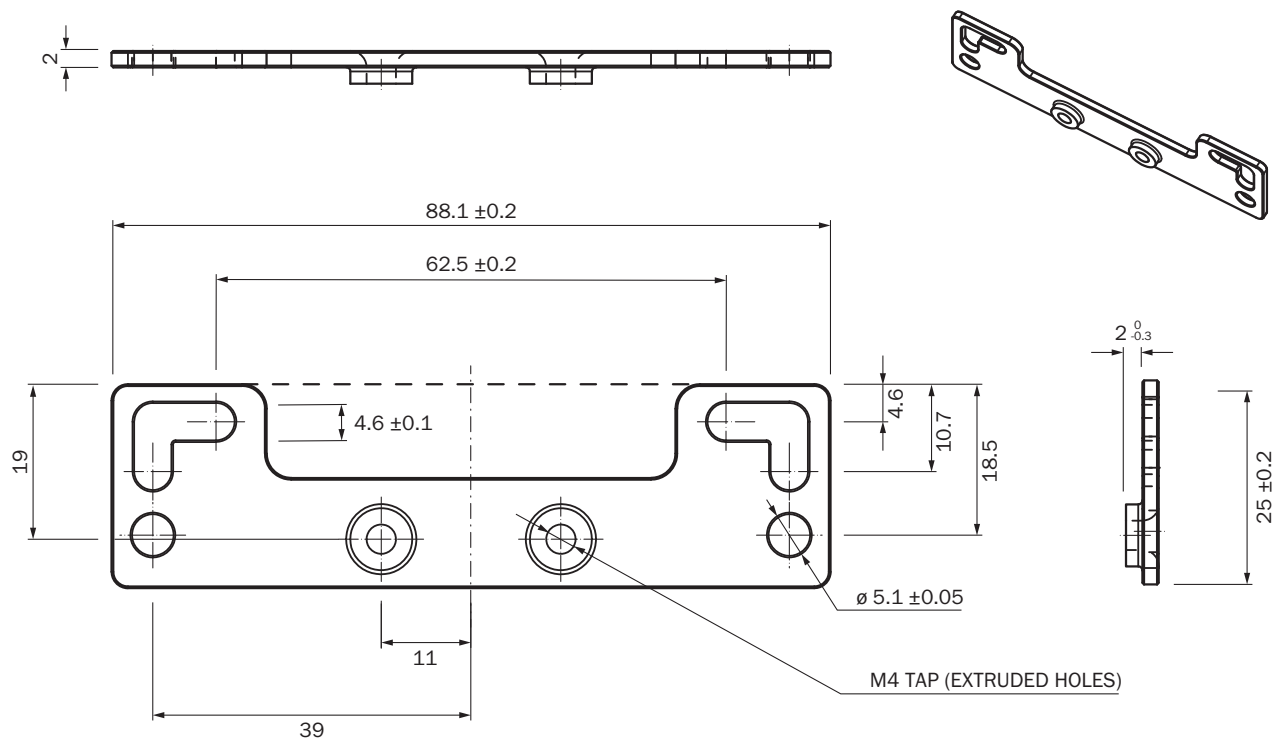

Adapter plate

Brackets

MOUNTING SYSTEMS

SICK
Sensor Intelligence.

Ordering information

Type	part no.
Adapter plate	2124069

Other models and accessories → www.sick.com/Brackets

Detailed technical data

Features

Accessory group	Mounting systems
Accessory family	Brackets
Description	Adapter plate for STR1 to TR4
Material	Stainless steel
Mounting system type	Adaptor

Dimensional drawing

Dimensions in mm (inch)