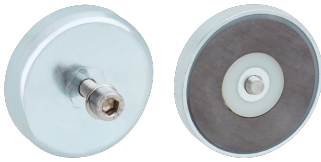

Magnet mounting kit

Assembly accessories

MOUNTING SYSTEMS

SICK
Sensor Intelligence.

Ordering information

Type	part no.
Magnet mounting kit	2123575

Other models and accessories → www.sick.com/Assembly_accessories

Detailed technical data

Features

Accessory group	Mounting systems
Accessory family	Assembly accessories
Items supplied	2x magnet, M6 female thread, Ø 50 mm, height 10 mm 2x screw, hexagon socket, M6 x 14 mm 2x washer, Ø 6.4 mm
Description	Magnetic mounting kit for mounting a SIM1012 using two magnets (M6), screws and washers for easy mounting